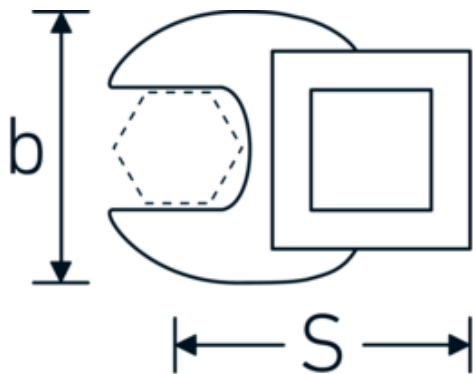

## Crowfoot-Schlüssel, metrisch

540

Art.-Nr. 02200032  
GTIN 4018754149193  
Modell 540 32

**Bezeichnung.** 3/8 " Crowfoot-Schlüssel SW 32mm L.53mm

**Eigenschaften.** • Chrome Alloy Steel, verchromt

### Technische Zeichnung.

### Technische Attribute.

a	8 mm
Antriebsvierkant innen (Zoll)	3/8 "
Breite mm (b)	57 mm
Länge mm (L)	53 mm
S	30,5 mm
Schlüsselweite [mm]	32 mm

## Varianten.

Art.-Nr.	Modell-Nr. (ERP)	Bezeichnung	GTIN
01200008	540 8	1/4 " Crowfoot-Schlüssel SW 8mm L.25,5mm	4018754149117
01200009	540 9	1/4 " Crowfoot-Schlüssel SW 9mm L.25,5mm	4018754149124
01200010	540 10	1/4 " Crowfoot-Schlüssel SW 10mm L.25,5mm	4018754149131
02200011	540 11	3/8 " Crowfoot-Schlüssel SW 11mm L.32mm	4018754149414
02200012	540 12	3/8 " Crowfoot-Schlüssel SW 12mm L.34,3mm	4018754003495
02200013	540 13	3/8 " Crowfoot-Schlüssel SW 13mm L.34,3mm	4018754003501
02200014	540 14	3/8 " Crowfoot-Schlüssel SW 14mm L.37,7mm	4018754003518
02200015	540 15	3/8 " Crowfoot-Schlüssel SW 15mm L.37,7mm	4018754003525
02200016	540 16	3/8 " Crowfoot-Schlüssel SW 16mm L.37,7mm	4018754003532
02200017	540 17	3/8 " Crowfoot-Schlüssel SW 17mm L.42,5mm	4018754003549
02200018	540 18	3/8 " Crowfoot-Schlüssel SW 18mm L.42,5mm	4018754003556
02200019	540 19	3/8 " Crowfoot-Schlüssel SW 19mm L.42,5mm	4018754003563
02200020	540 20	3/8 " Crowfoot-Schlüssel SW 20mm L.42,4mm	4018754141067
02200021	540 21	3/8 " Crowfoot-Schlüssel SW 21mm L.44,5mm	4018754003570
02200022	540 22	3/8 " Crowfoot-Schlüssel SW 22mm L.44,5mm	4018754003587
02200023	540 23	3/8 " Crowfoot-Schlüssel SW 23mm L.44,5mm	4018754141074
02200024	540 24	3/8 " Crowfoot-Schlüssel SW 24mm L.44,4mm	4018754003594
02200025	540 25	3/8 " Crowfoot-Schlüssel SW 25mm L.47mm	4018754141081
02200026	540 26	3/8 " Crowfoot-Schlüssel SW 26mm L.47mm	4018754149162
02200027	540 27	3/8 " Crowfoot-Schlüssel SW 27mm L.47mm	4018754149179
02200028	540 28	3/8 " Crowfoot-Schlüssel SW 28mm L.50mm	4018754148806
02200030	540 30	3/8 " Crowfoot-Schlüssel SW 30mm L.50mm	4018754149186