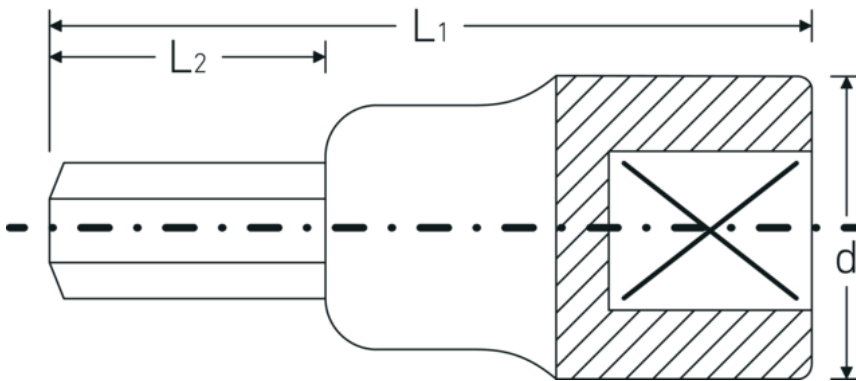

INHEX screwdriver sockets 1/2", metric

54

Product no. **03050007**
GTIN **4018754006267**
Model **54 7**

Label. INHEX screwdriver socket 1/2 " 7mm L.60mm

Technical Drawing.

Technical Attributes.

| | |
|------------------------------|----------|
| Drive profile | hex |
| External hex drive (mm) | 7 mm |
| Internal square drive (inch) | 1/2 " |
| d | 22,7 mm |
| DIN | DIN 7422 |
| L1 | 60 mm |
| L2 | 22 mm |

Logistics data.

| | |
|-----------------------------------|------------------------|
| Depth mm (IFS) | 61 |
| Width mm (IFS) | 23 |
| Height mm (IFS) | 23 |
| Length (packed, mm) | 70 |
| Width (packed, mm) | 60 |
| Height (packed, mm) | 43 |
| Volume (packed, dm ³) | 0.1806 dm ³ |
| Product no. | 03050007 |
| Weight (gross, kg) | 0,375 |

Variants.

| Product no. | Model no. (ERP) | Description | GTIN |
|-------------|-----------------|--------------------------------------------|---------------|
| 03050004 | 54 4 | INHEX screwdriver socket 1/2 " 4mm L.60mm | 4018754006236 |
| 03050005 | 54 5 | INHEX screwdriver socket 1/2 " 5mm L.60mm | 4018754006243 |
| 03050006 | 54 6 | INHEX screwdriver socket 1/2 " 6mm L.60mm | 4018754006250 |
| 03050007 | 54 7 | INHEX screwdriver socket 1/2 " 7mm L.60mm | 4018754006267 |
| 03050008 | 54 8 | INHEX screwdriver socket 1/2 " 8mm L.60mm | 4018754006274 |
| 03050010 | 54 10 | INHEX screwdriver socket 1/2 " 10mm L.60mm | 4018754006281 |
| 03050012 | 54 12 | INHEX screwdriver socket 1/2 " 12mm L.60mm | 4018754006298 |
| 03050014 | 54 14 | INHEX screwdriver socket 1/2 " 14mm L.60mm | 4018754006304 |
| 03050017 | 54 17 | INHEX screwdriver socket 1/2 " 17mm L.60mm | 4018754006311 |
| 03050019 | 54 19 | INHEX screwdriver socket 1/2 " 19mm L.60mm | 4018754006328 |