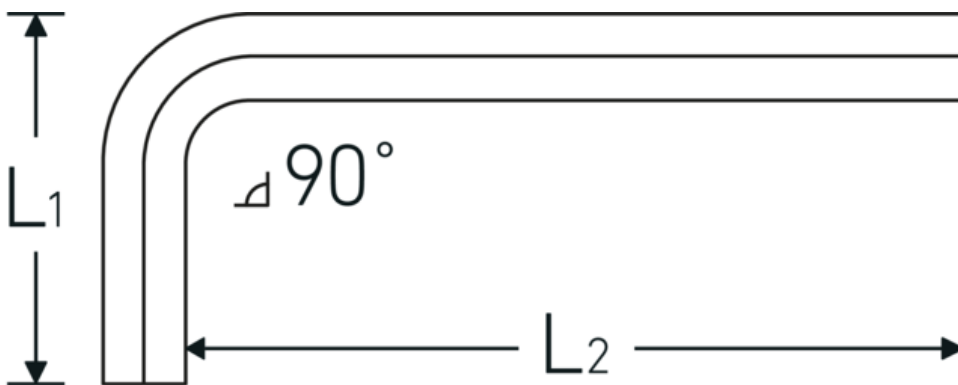

Hex key for socket head screws

10760

Product no. **43153130**
 GTIN **4018754332076**
 Model **10760 1.3MM 0.050 ZOLL**
WINKELSCHRAUBENDREHER
SECHSKANT

Label. Hex key for socket head screws Hex drive 1,3mm L.13mm x 41mm

- Features.**
- DIN ISO 2936
 - for cap head screws
 - chrome vanadium, nickel-plated
 - 0.9 mm gunmetal finish

Technical Drawing.

Technical Attributes.

Drive profile	Hexagonal
External hex drive (mm)	1,3 mm
DIN	DIN ISO 2936
L1	13 mm
L2	41 mm

Logistics data.

Depth mm (IFS)	40
Width mm (IFS)	12
Height mm (IFS)	1
Length (packed, mm)	175
Width (packed, mm)	100

Height (packed, mm)	2
Volume (packed, dm³)	0.035 dm ³
Art. no.	43153130
Weight (gross, kg)	0,014
Weight PAP (kg)	0,000
Weight PVC (kg)	0,004
GTIN	4018754332076
Country of origin	GERMANY
Region of origin	Nordrhein-Westfalen
WEEE/ElektroG	nicht ear-pflichtig
Customs tariff no.	82041100
Packing standard	10
Weight	7 g