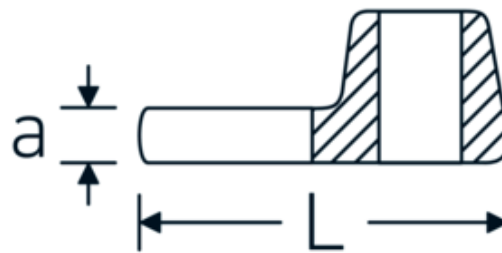

## CROW-FOOT spanner

**540**

Product no. **02200022**  
GTIN **4018754003587**  
Model **540 22**

**Label.** 3/8 " CROW-FOOT spanner Spanner size 22mm L.44,5mm

**Features.**

- Chrome Alloy Steel, chrome plated
- Caution! Modified settings on torque wrench

### Technical Drawing.

### Technical Attributes.

a	6,3 mm
Internal square drive (inch)	3/8 "
Width mm (b)	41 mm
Length mm (L)	44,5 mm
S	24,2 mm
Width across flats [mm]	22 mm

### Logistics data.

Depth mm (IFS)	45
Width mm (IFS)	40
Height mm (IFS)	18
Length (packed, mm)	45
Width (packed, mm)	40
Height (packed, mm)	18
Volume (packed, dm <sup>3</sup> )	0.0324 dm <sup>3</sup>

<b>Art. no.</b>	02200022
<b>Weight (gross, kg)</b>	0,064
<b>Weight PAP (kg)</b>	0,000
<b>Weight PVC (kg)</b>	0,002
<b>GTIN</b>	4018754003587
<b>Country of origin</b>	GERMANY
<b>Region of origin</b>	Nordrhein-Westfalen
<b>WEEE/ElektroG</b>	nicht ear-pflichtig
<b>Customs tariff no.</b>	82042000
<b>Packing standard</b>	1
<b>Weight</b>	64 g