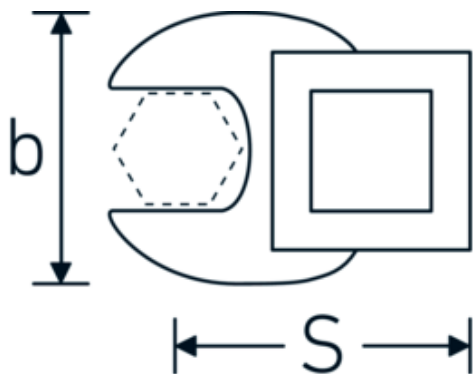

## CROW-FOOT spanner

**540**

Product no. **02200022**  
GTIN **4018754003587**  
Model **540 22**

**Label.** 3/8 " CROW-FOOT spanner Spanner size 22mm L.44,5mm

**Features.**

- Chrome Alloy Steel, chrome plated
- Caution! Modified settings on torque wrench

### Technical Drawing.

### Technical Attributes.

a	6,3 mm
Internal square drive (inch)	3/8 "
Width mm (b)	41 mm
Length mm (L)	44,5 mm
S	24,2 mm
Width across flats [mm]	22 mm

### Logistics data.

Depth mm (IFS)	45
Width mm (IFS)	40
Height mm (IFS)	18
Length (packed, mm)	45
Width (packed, mm)	40
Height (packed, mm)	18
Volume (packed, dm <sup>3</sup> )	0.0324 dm <sup>3</sup>

<b>Art. no.</b>	02200022
<b>Weight (gross, kg)</b>	0,064
<b>Weight PAP (kg)</b>	0,000
<b>Weight PVC (kg)</b>	0,002
<b>GTIN</b>	4018754003587
<b>Country of origin</b>	GERMANY
<b>Region of origin</b>	Nordrhein-Westfalen
<b>WEEE/ElektroG</b>	nicht ear-pflichtig
<b>Customs tariff no.</b>	82042000
<b>Packing standard</b>	1
<b>Weight</b>	64 g