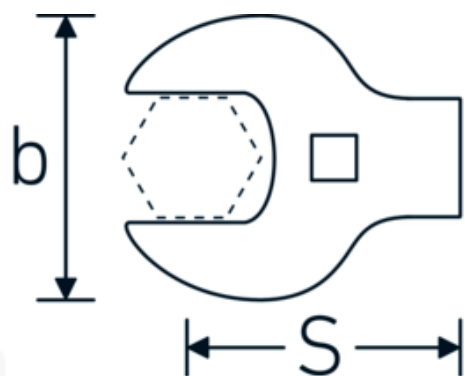

**CROW-FOOT wrench heavy-duty, inch**  
**540a HD**

Product no. **03501076**  
GTIN **4018754198214**  
Model **540A HD SW 2.1/4**

**Label.** 1/2 " CROW-FOOT wrench heavy-duty Wrench size 2 1/4" L.95mm

**Technical Drawing.**

**Technical Attributes.**

<b>a</b>	16 mm
<b>Internal square drive (inch)</b>	1/2 "
<b>Width mm (b)</b>	99 mm

**Logistics data.**

<b>Depth mm (IFS)</b>	150
<b>Width mm (IFS)</b>	145
<b>Height mm (IFS)</b>	20

<b>Length mm (L)</b>	95 mm	<b>Length (packed, mm)</b>	150
<b>S</b>	56 mm	<b>Width (packed, mm)</b>	145
<b>Wrench size [inch]</b>	2 1/4 "	<b>Height (packed, mm)</b>	20
		<b>Volume (packed, dm3)</b>	0.435 dm3
		<b>Product no.</b>	03501076
		<b>Weight (gross, kg)</b>	0,510
		<b>Weight PAP (kg)</b>	0,000
		<b>Weight PVC (kg)</b>	0,005
		<b>GTIN</b>	4018754198214
		<b>Country of origin</b>	GERMANY
		<b>Region of origin</b>	Nordrhein-Westfalen
		<b>WEEE/ElektroG</b>	nicht ear-pflichtig
		<b>Customs tariff no.</b>	82042000
		<b>Packing standard</b>	1
		<b>Weight</b>	500 g