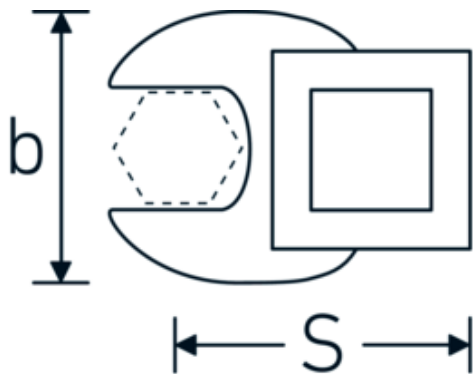

CROW-FOOT wrench, inch

540a

Product no. **02500066**
GTIN **4018754004805**
Model **540 A 1 5/8**

Label.

3/8 " CROW-FOOT wrench Wrench size 1 5/8" L.63mm

Technical Drawing.

Technical Attributes.

a	8 mm
Internal square drive (inch)	3/8 "
Width mm (b)	70 mm
Length mm (L)	63 mm
S	37,3 mm
Wrench size [inch]	1 5/8 "

Logistics data.

Depth mm (IFS)	63
Width mm (IFS)	70
Height mm (IFS)	18
Length (packed, mm)	63
Width (packed, mm)	70
Height (packed, mm)	18
Volume (packed, dm3)	0.07938 dm3
Product no.	02500066
Weight (gross, kg)	0,140

Variants.

Product no.	Model no. (ERP)	Description	GTIN
01500024	540 A 3/8	1/4 " CROW-FOOT wrench Wrench size 3/8" L.25,5mm	4018754173839
02500028	540 A 7/16	3/8 " CROW-FOOT wrench Wrench size 7/16" L.32mm	4018754004621
02500032	540 A 1/2	3/8 " CROW-FOOT wrench Wrench size 1/2" L.34,3mm	4018754004638
02500034	540 A 9/16	3/8 " CROW-FOOT wrench Wrench size 9/16" L.37,7mm	4018754004645
02500036	540 A 5/8	3/8 " CROW-FOOT wrench Wrench size 5/8" L.37,7mm	4018754004652
02500038	540 A 11/16	3/8 " CROW-FOOT wrench Wrench size 11/16" L.42,5mm	4018754004669
02500040	540 A 3/4	3/8 " CROW-FOOT wrench Wrench size 3/4" L.42,5mm	4018754004676
02500042	540 A 13/16	3/8 " CROW-FOOT wrench Wrench size 13/16" L.42,3mm	4018754004683
02500044	540 A 7/8	3/8 " CROW-FOOT wrench Wrench size 7/8" L.44,5mm	4018754004690
02500048	540 A 1	3/8 " CROW-FOOT wrench Wrench size 1" L.47mm	4018754004706
02500050	540 A 1 1/16	3/8 " CROW-FOOT wrench Wrench size 1 1/16" L.47mm	4018754004713
02500052	540 A 1 1/8	3/8 " CROW-FOOT wrench Wrench size 1 1/8" L.50mm	4018754004720
02500054	540 A 1 3/16	3/8 " CROW-FOOT wrench Wrench size 1 3/16" L.50mm	4018754004737
02500056	540 A 1 1/4	3/8 " CROW-FOOT wrench Wrench size 1 1/4" L.53mm	4018754004744
02500058	540 A 1 5/16	3/8 " CROW-FOOT wrench Wrench size 1 5/16" L.53mm	4018754004751