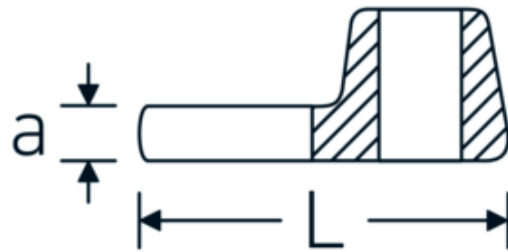

CROW-FOOT wrench, inch

540a

Product no. **02500066**
GTIN **4018754004805**
Model **540 A 1 5/8**

Label.

3/8 " CROW-FOOT wrench Wrench size 1 5/8" L.63mm

Technical Drawing.

Technical Attributes.

a	8 mm
Internal square drive (inch)	3/8 "
Width mm (b)	70 mm
Length mm (L)	63 mm
S	37,3 mm
Wrench size [inch]	1 5/8 "

Logistics data.

Depth mm (IFS)	63
Width mm (IFS)	70
Height mm (IFS)	18
Length (packed, mm)	63
Width (packed, mm)	70
Height (packed, mm)	18
Volume (packed, dm3)	0.07938 dm3
Product no.	02500066
Weight (gross, kg)	0,140

Variants.

Product no.	Model no. (ERP)	Description	GTIN
01500024	540 A 3/8	1/4 " CROW-FOOT wrench Wrench size 3/8" L.25,5mm	4018754173839
02500028	540 A 7/16	3/8 " CROW-FOOT wrench Wrench size 7/16" L.32mm	4018754004621
02500032	540 A 1/2	3/8 " CROW-FOOT wrench Wrench size 1/2" L.34,3mm	4018754004638
02500034	540 A 9/16	3/8 " CROW-FOOT wrench Wrench size 9/16" L.37,7mm	4018754004645
02500036	540 A 5/8	3/8 " CROW-FOOT wrench Wrench size 5/8" L.37,7mm	4018754004652
02500038	540 A 11/16	3/8 " CROW-FOOT wrench Wrench size 11/16" L.42,5mm	4018754004669
02500040	540 A 3/4	3/8 " CROW-FOOT wrench Wrench size 3/4" L.42,5mm	4018754004676
02500042	540 A 13/16	3/8 " CROW-FOOT wrench Wrench size 13/16" L.42,3mm	4018754004683
02500044	540 A 7/8	3/8 " CROW-FOOT wrench Wrench size 7/8" L.44,5mm	4018754004690
02500048	540 A 1	3/8 " CROW-FOOT wrench Wrench size 1" L.47mm	4018754004706
02500050	540 A 1 1/16	3/8 " CROW-FOOT wrench Wrench size 1 1/16" L.47mm	4018754004713
02500052	540 A 1 1/8	3/8 " CROW-FOOT wrench Wrench size 1 1/8" L.50mm	4018754004720
02500054	540 A 1 3/16	3/8 " CROW-FOOT wrench Wrench size 1 3/16" L.50mm	4018754004737
02500056	540 A 1 1/4	3/8 " CROW-FOOT wrench Wrench size 1 1/4" L.53mm	4018754004744
02500058	540 A 1 5/16	3/8 " CROW-FOOT wrench Wrench size 1 5/16" L.53mm	4018754004751