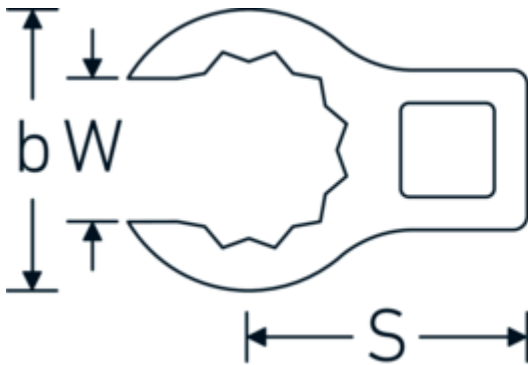

## CROW-RING spanner

**440**

Product no. **02190017**  
GTIN **4018754003396**  
Model **440 17**

**Label.** 3/8 " CROW-RING spanner Spanner size 17mm L.39,2mm

**Features.**

- Chrome Alloy Steel, chrome plated
- Caution! Modified settings on torque wrench

## Technical Drawing.

## Technical Attributes.

a	17,5 mm
Internal square drive (inch)	3/8 "
Width mm (b)	27,3 mm
Length mm (L)	39,2 mm
S	20,5 mm
Width across flats [mm]	17 mm
W	14 mm

## Variants.

Art. no.	Model no. (ERP)	Description	GTIN
01190008	440 8	1/4 " CROW-RING spanner Spanner size 8mm L.23,8mm	4018754149094
01190009	440 9	1/4 " CROW-RING spanner Spanner size 9mm L.28,5mm	4018754140985
01190010	440 10	1/4 " CROW-RING spanner Spanner size 10mm L.28,4mm	4018754000739
01190011	440 11	1/4 " CROW-RING spanner Spanner size 11mm L.28mm	4018754149100
01190012	440 12	1/4 " CROW-RING spanner Spanner size 12mm L.30,8mm	4018754000746
01190013	440 13	1/4 " CROW-RING spanner Spanner size 13mm L.32mm	4018754102099
01190014	440 14	1/4 " CROW-RING spanner Spanner size 14mm L.31,7mm	4018754000753
02190015	440 15	3/8 " CROW-RING spanner Spanner size 15mm L.36,5mm	4018754141029
02190016	440 16	3/8 " CROW-RING spanner Spanner size 16mm L.36,1mm	4018754003389
02190017	440 17	3/8 " CROW-RING spanner Spanner size 17mm L.39,2mm	4018754003396
02190018	440 18	3/8 " CROW-RING spanner Spanner size 18mm L.40,8mm	4018754003402
02190019	440 19	3/8 " CROW-RING spanner Spanner size 19mm L.40,5mm	4018754003419
02190020	440 20	3/8 " CROW-RING spanner Spanner size 20mm L.42,9mm	4018754141036
02190021	440 21	3/8 " CROW-RING spanner Spanner size 21mm L.42,8mm	4018754003426