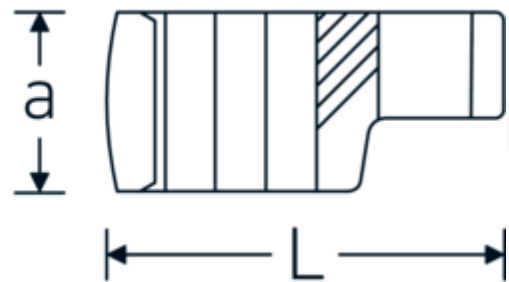

## CROW-RING spanner

**440**

Product no. **02190017**  
GTIN **4018754003396**  
Model **440 17**

**Label.** 3/8 " CROW-RING spanner Spanner size 17mm L.39,2mm

**Features.**

- Chrome Alloy Steel, chrome plated
- Caution! Modified settings on torque wrench

## Technical Drawing.

## Technical Attributes.

a	17,5 mm
Internal square drive (inch)	3/8 "
Width mm (b)	27,3 mm
Length mm (L)	39,2 mm
S	20,5 mm
Width across flats [mm]	17 mm
W	14 mm

## Logistics data.

Depth mm (IFS)	40
Width mm (IFS)	27
Height mm (IFS)	18
Length (packed, mm)	41
Width (packed, mm)	28
Height (packed, mm)	19
Volume (packed, dm <sup>3</sup> )	0.021812 dm <sup>3</sup>

<b>Art. no.</b>	02190017
<b>Weight (gross, kg)</b>	0,045
<b>Weight PAP (kg)</b>	0,000
<b>Weight PVC (kg)</b>	0,002
<b>GTIN</b>	4018754003396
<b>Country of origin</b>	GERMANY
<b>Region of origin</b>	Nordrhein-Westfalen
<b>WEEE/ElektroG</b>	nicht ear-pflichtig
<b>Customs tariff no.</b>	82042000
<b>Packing standard</b>	1
<b>Weight</b>	40 g