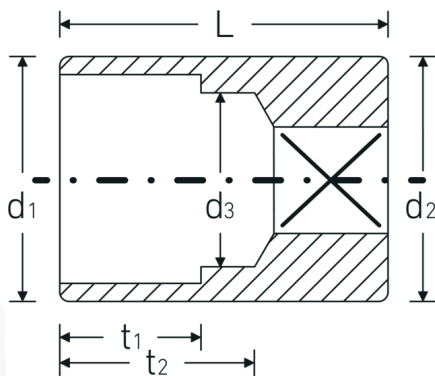

Sockets

40aD

Product no. **01530020**
 GTIN **4018754001538**
 Model **40 AD 5/16**

Label. 1/4 " Sockets Spanner size 5/16" L.23mm

- Features.**
- ASME B 107.1, Fed. Spec. GGG-W-641, SAE AS 954-E (test values)
 - HPQ® heavy-duty steel, chrome-plated

Advantages.

ASME B 107.1, Fed. Spec. GGG-W-641, SAE AS 954-E (test values).

Technical Drawing.

Technical Attributes.

Drive profile bi-hex AS-Drive®
 Internal square drive (inch) 1/4 "

Logistics data.

Depth mm (IFS) 23
 Width mm (IFS) 12

d1	11,6 mm	Height mm (IFS)	12
d2	11,6 mm	Length (packed, mm)	80
d3	7 mm	Width (packed, mm)	50
Length mm (L)	23 mm	Height (packed, mm)	20
Spanner size [inch]	5/16 "	Volume (packed, dm3)	0.08 dm3
t1	8 mm	Art. no.	01530020
t2	13,1 mm	Weight (gross, kg)	0,113
		Weight PAP (kg)	0,000
		Weight PVC (kg)	0,002
		GTIN	4018754001538
		Country of origin	GERMANY
		Region of origin	Nordrhein-Westfalen
		WEEE/ElektroG	nicht ear-pflichtig
		Customs tariff no.	82042000
		Packing standard	10
		Weight	11 g

Variants.

Art. no.	Model no. (ERP)	Description	GTIN
01530034	40 AD 9/16	1/4 " Sockets Spanner size 9/16" L.24mm	4018754001583
01530032	40 AD 1/2	1/4 " Sockets Spanner size 1/2" L.23mm	4018754001576
01530028	40 AD 7/16	1/4 " Sockets Spanner size 7/16" L.23mm	4018754001569
01530024	40 AD 3/8	1/4 " Sockets Spanner size 3/8" L.23mm	4018754001552
01530022	40 AD 11/32	1/4 " Sockets Spanner size 11/32" L.23mm	4018754001545
01530020	40 AD 5/16	1/4 " Sockets Spanner size 5/16" L.23mm	4018754001538
01530018	40 AD 9/32	1/4 " Sockets Spanner size 9/32" L.23mm	4018754001521
01530016	40 AD 1/4	1/4 " Sockets Spanner size 1/4" L.23mm	4018754001514
01530014	40 AD 7/32	1/4 " Sockets Spanner size 7/32" L.23mm	4018754001507
01530012	40 AD 3/16	1/4 " Sockets Spanner size 3/16" L.23mm	4018754001491
01530010	40 AD 5/32	1/4 " Sockets Spanner size 5/32" L.23mm	4018754126965