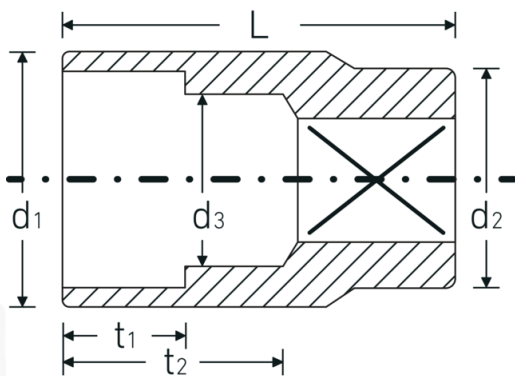

Technical Drawing.

Technical Attributes.

Drive profile bi-hex AS-Drive®
Internal square drive (inch) 1/2 "

Logistics data.

Depth mm (IFS) 42
Width mm (IFS) 33