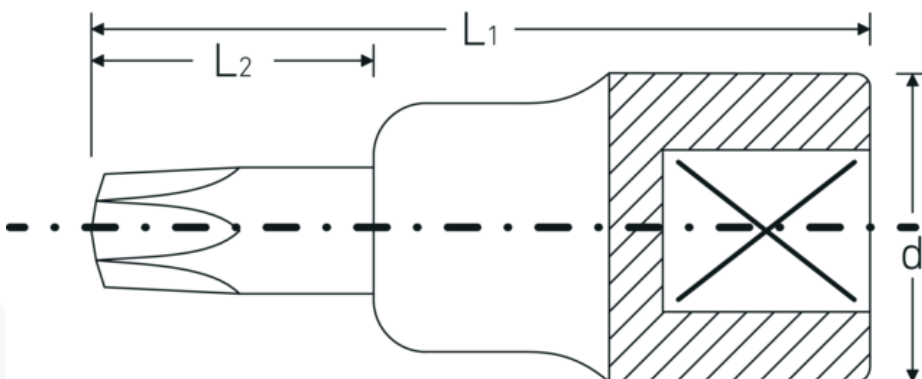

## Screwdriver socket

54TX

Product no. **03100040**  
GTIN **4018754006687**  
Model **54 TX T 40**

**Label.** 1/2 " Screwdriver socket L.55mm

**Features.**

- for inside TORX® screws
- Chrome Alloy Steel, chrome plated

## Technical Drawing.

## Technical Attributes.

Drive profile TORX®  
Internal square drive (inch) 1/2 "

## Logistics data.

Depth mm (IFS) 55  
Width mm (IFS) 23

<b>d</b>	22,7 mm	<b>Height mm (IFS)</b>	23
<b>Size of output profile</b>	T40	<b>Length (packed, mm)</b>	100
<b>L1</b>	55 mm	<b>Width (packed, mm)</b>	80
<b>L2</b>	17 mm	<b>Height (packed, mm)</b>	23
		<b>Volume (packed, dm3)</b>	0.184 dm3
		<b>Art. no.</b>	03100040
		<b>Weight (gross, kg)</b>	0,360
		<b>Weight PAP (kg)</b>	0,000
		<b>Weight PVC (kg)</b>	0,003
		<b>GTIN</b>	4018754006687
		<b>Country of origin</b>	GERMANY
		<b>Region of origin</b>	Nordrhein-Westfalen
		<b>WEEE/ElektroG</b>	nicht ear-pflichtig
		<b>Customs tariff no.</b>	82042000
		<b>Packing standard</b>	5
		<b>Weight</b>	75 g