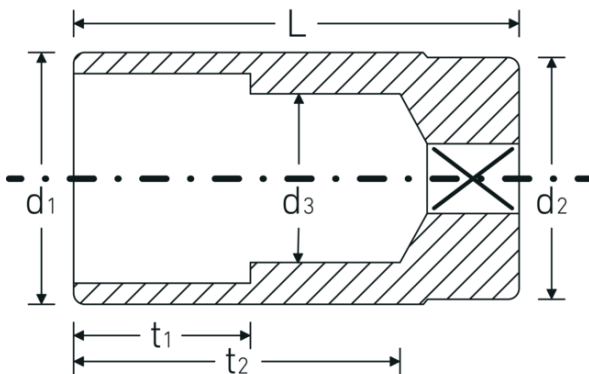

## Sockets 3/8", inch, extra deep

46a

Product no. **02420032**  
GTIN **4018754004331**  
Model **46 A 1/2**

**Label.** 3/8 " Socket Wrench size 1/2" L.54mm

## Technical Drawing.

## Technical Attributes.

Drive profile	bi-hex AS-Drive®
Internal square drive (inch)	3/8 "
d1	18 mm
d2	17,5 mm
d3	11,5 mm
Length mm (L)	54 mm
Wrench size [inch]	1/2 "
t1	20 mm
t2	40,2 mm

## Logistics data.

Depth mm (IFS)	54
Width mm (IFS)	19
Height mm (IFS)	19
Length (packed, mm)	95
Width (packed, mm)	58
Height (packed, mm)	20
Volume (packed, dm3)	0.1102 dm3
Product no.	02420032
Weight (gross, kg)	0,290