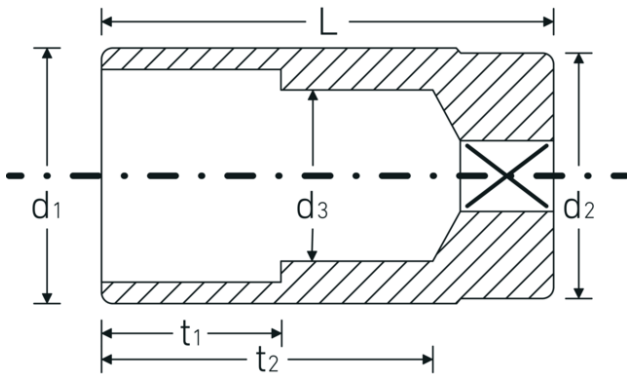

## Sockets 1/2", inch, extra deep

51a

Product no. **03420024**  
GTIN **4018754127108**  
Model **51 A 3/8**

Label.

1/2 " Socket Wrench size 3/8" L.83mm

## Technical Drawing.

## Technical Attributes.

Drive profile	bi-hex AS-Drive®
Internal square drive (inch)	1/2 "
d1	14,3 mm
d2	22 mm
d3	8,3 mm
Length mm (L)	83 mm
Wrench size [inch]	3/8 "
t1	19 mm
t2	67 mm

## Logistics data.

Depth mm (IFS)	83
Width mm (IFS)	22
Height mm (IFS)	22
Length (packed, mm)	150
Width (packed, mm)	100
Height (packed, mm)	22
Volume (packed, dm3)	0.33 dm3
Product no.	03420024
Weight (gross, kg)	0,477