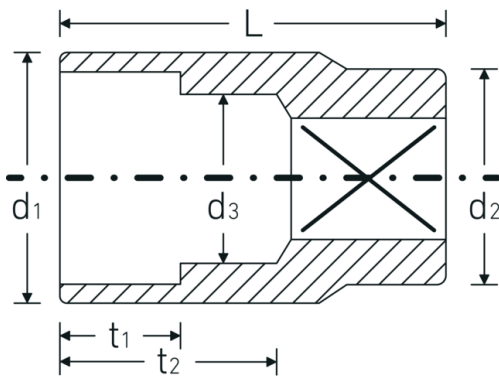

## Sockets 3/8", inch

45a

Product no. **02410024**  
GTIN **4018754004225**  
Model **45 A 3/8**

Label.

3/8 " Socket Wrench size 3/8" L.27mm

## Technical Drawing.

## Technical Attributes.

Drive profile	bi-hex AS-Drive®
Internal square drive (inch)	3/8 "
d1	13,7 mm
d2	16,5 mm
d3	8,4 mm
Length mm (L)	27 mm
Wrench size [inch]	3/8 "
t1	8,5 mm
t2	15,5 mm

## Logistics data.

Depth mm (IFS)	23
Width mm (IFS)	17
Height mm (IFS)	17
Length (packed, mm)	86
Width (packed, mm)	35
Height (packed, mm)	24
Volume (packed, dm <sup>3</sup> )	0.07224 dm <sup>3</sup>
Product no.	02410024
Weight (gross, kg)	0,205