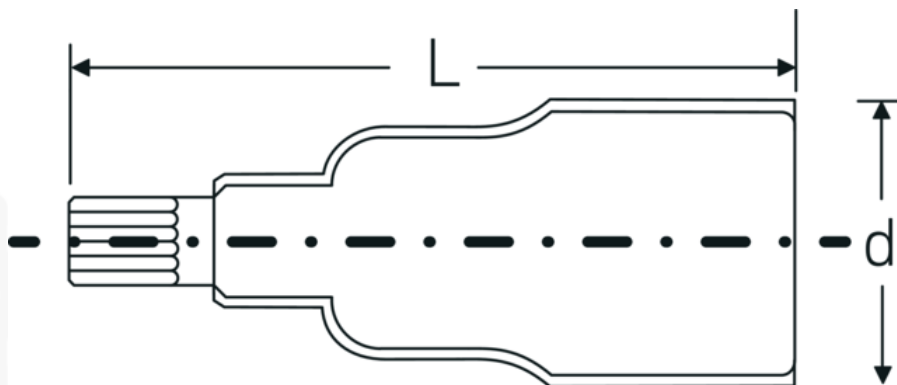

## VDE screwdriver socket

### 12174 VDE

Product no. 02390025  
GTIN 4018754253609  
Model 12174 VDE T 25

**Label.** 3/8 " VDE screwdriver socket L.67mm

- Features.**
- for internal TORX® screws
  - Chrome-Alloy-Steel, chrome plated
  - VDE insulated up to 1000 V
  - DIN EN 60900
  - #T; AC/1000 V

## Technical Drawing.

## Technical Attributes.

Drive profile	TORX®
Internal square drive (inch)	3/8 "
d	22,8 mm
DIN	DIN EN 60900
Size of output profile	T25
Length mm (L)	67 mm