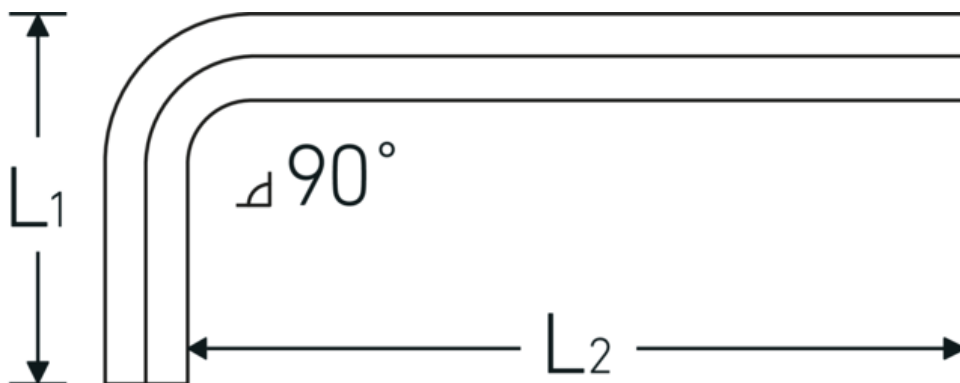

Hex key for socket head screws

10760

Product no. **43153002**
 GTIN **4018754332090**
 Model **10760 2**
WINKELSCHRAUBENDREHER
SECHSKANT

Label. Hex key for socket head screws Hex drive 2mm L.18mm x 52mm

- Features.**
- DIN ISO 2936
 - for cap head screws
 - chrome vanadium, nickel-plated
 - 0.9 mm gunmetal finish

Technical Drawing.

Technical Attributes.

Drive profile	Hexagonal
External hex drive (mm)	2 mm
DIN	DIN ISO 2936
L1	18 mm
L2	52 mm

Logistics data.

Depth mm (IFS)	52
Width mm (IFS)	17
Height mm (IFS)	2
Length (packed, mm)	175
Width (packed, mm)	100

Height (packed, mm)	3
Volume (packed, dm³)	0.0525 dm ³
Art. no.	43153002
Weight (gross, kg)	0,020
Weight PAP (kg)	0,000
Weight PVC (kg)	0,004
GTIN	4018754332090
Country of origin	GERMANY
Region of origin	Nordrhein-Westfalen
WEEE/ElektroG	nicht ear-pflichtig
Customs tariff no.	82054000
Packing standard	10
Weight	2 g