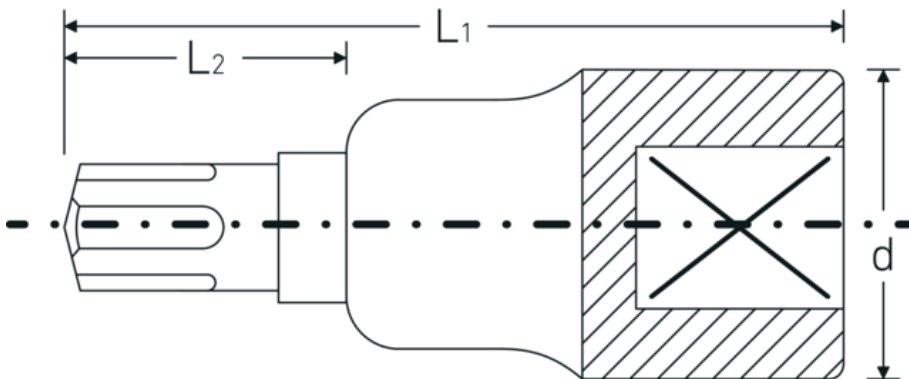

Screwdriver sockets 1/2"

54CV

Product no. **03090016**
GTIN **4018754006632**
Model **54 CV M 16**

Label. 1/2 " Screwdriver socket Ribe-CV® L.63mm

Technical Drawing.

Technical Attributes.

Internal square drive (inch)	1/2 "
d	27,5 mm
Size of output profile	M16
L1	63 mm
L2	23 mm

Logistics data.

Depth mm (IFS)	63
Width mm (IFS)	28
Height mm (IFS)	28
Length (packed, mm)	80
Width (packed, mm)	65
Height (packed, mm)	50
Volume (packed, dm3)	0.26 dm3
Product no.	03090016
Weight (gross, kg)	0,815

Weight PAP (kg)	0,000
Weight PVC (kg)	0,006
GTIN	4018754006632
Country of origin	GERMANY
Region of origin	Nordrhein-Westfalen
WEEE/ElektroG	nicht ear-pflichtig
Customs tariff no.	82042000
Packing standard	5
Weight	163 g

Variants.

Product no.	Model no. (ERP)	Description	GTIN
03090005	54 CV M 5	1/2 " Screwdriver socket Ribe-CV® L.60mm	4018754006571
03090006	54 CV M 6	1/2 " Screwdriver socket Ribe-CV® L.60mm	4018754006588
03090007	54 CV M 7	1/2 " Screwdriver socket Ribe-CV® L.60mm	4018754108596
03090008	54 CV M 8	1/2 " Screwdriver socket Ribe-CV® L.60mm	4018754006595
03090009	54 CV M 9	1/2 " Screwdriver socket Ribe-CV® L.60mm	4018754108602
03090010	54 CV M 10	1/2 " Screwdriver socket Ribe-CV® L.60mm	4018754006601
03090012	54 CV M 12	1/2 " Screwdriver socket Ribe-CV® L.60mm	4018754006618
03090013	54 CV M 13	1/2 " Screwdriver socket Ribe-CV® L.60mm	4018754108619
03090014	54 CV M 14	1/2 " Screwdriver socket Ribe-CV® L.60mm	4018754006625
03090016	54 CV M 16	1/2 " Screwdriver socket Ribe-CV® L.63mm	4018754006632