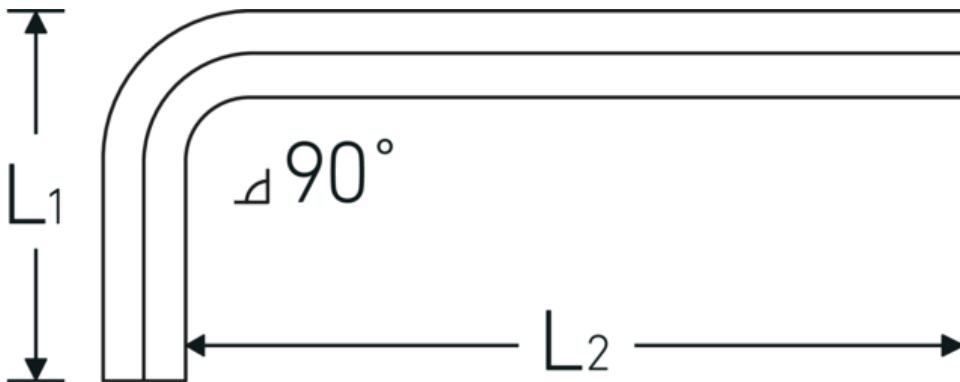

Hex key for socket head screws

10760

Product no. **43153017**
 GTIN **4018754332205**
 Model **10760 17**
WINKELSCHRAUBENDREHER
SECHSKANT

Label. Hex key for socket head screws Hex drive 17mm L.63mm x 160mm

- Features.**
- DIN ISO 2936
 - for cap head screws
 - chrome vanadium, nickel-plated
 - 0.9 mm gunmetal finish

Technical Drawing.

Technical Attributes.

Drive profile	Hexagonal
External hex drive (mm)	17 mm
DIN	DIN ISO 2936
L1	63 mm
L2	160 mm

Logistics data.

Depth mm (IFS)	170
Width mm (IFS)	77
Height mm (IFS)	19
Length (packed, mm)	410
Width (packed, mm)	200

Height (packed, mm)	20
Volume (packed, dm³)	1.64 dm ³
Art. no.	43153017
Weight (gross, kg)	2,156
Weight PAP (kg)	0,000
Weight PVC (kg)	0,016
GTIN	4018754332205
Country of origin	GERMANY
Region of origin	Nordrhein-Westfalen
WEEE/ElektroG	nicht ear-pflichtig
Customs tariff no.	82054000
Packing standard	5
Weight	442 g