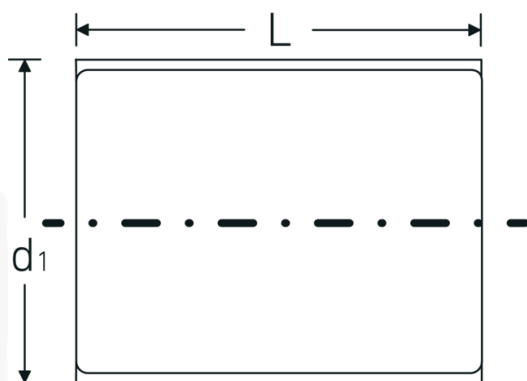

VDE socket

12179 VDE

Product no. 03370017
GTIN 4018754253791
Model 12179 VDE-17

Label. 1/2 " VDE socket Spanner size 17mm L.56mm

- Features.**
- HPQ® heavy-duty steel, chrome-plated
 - VDE insulated up to 1000 V
 - DIN EN 60900
 - Protective insulation according to IEC 900 - AC/1000 V AC/1000 V
 - Double hexagon AS-drive

Advantages.

HPQ® heavy duty steel, chrome plated

Technical Drawing.

Technical Attributes.

Drive profile	bi-hex AS-Drive®
Internal square drive (inch)	1/2 "
d1	29 mm
DIN	DIN EN 60900
Length mm (L)	56 mm
Width across flats [mm]	17 mm

Logistics data.

Depth mm (IFS)	55
Width mm (IFS)	29
Height mm (IFS)	29
Length (packed, mm)	75
Width (packed, mm)	35
Height (packed, mm)	35
Volume (packed, dm3)	0.091875 dm3
Art. no.	03370017
Weight (gross, kg)	0,085
Weight PAP (kg)	0,000
Weight PVC (kg)	0,002
GTIN	4018754253791
Country of origin	GERMANY
Region of origin	Nordrhein-Westfalen
WEEE/ElektroG	nicht ear-pflichtig
Customs tariff no.	82042000
Packing standard	1
Weight	82 g

Variants.

Art. no.	Model no. (ERP)	Description	GTIN
03370010	12179 VDE-10	1/2 " VDE socket Spanner size 10mm L.56mm	4018754253746
03370011	12179 VDE-11	1/2 " VDE socket Spanner size 11mm L.56mm	4018754253753
03370012	12179 VDE-12	1/2 " VDE socket Spanner size 12mm L.56mm	4018754253760
03370013	12179 VDE-13	1/2 " VDE socket Spanner size 13mm L.56mm	4018754253777
03370014	12179 VDE-14	1/2 " VDE socket Spanner size 14mm L.56mm	4018754253784
03370017	12179 VDE-17	1/2 " VDE socket Spanner size 17mm L.56mm	4018754253791
03370019	12179 VDE-19	1/2 " VDE socket Spanner size 19mm L.56mm	4018754253807
03370022	12179 VDE-22	1/2 " VDE socket Spanner size 22mm L.60mm	4018754253814
03370024	12179 VDE-24	1/2 " VDE socket Spanner size 24mm L.60mm	4018754253821