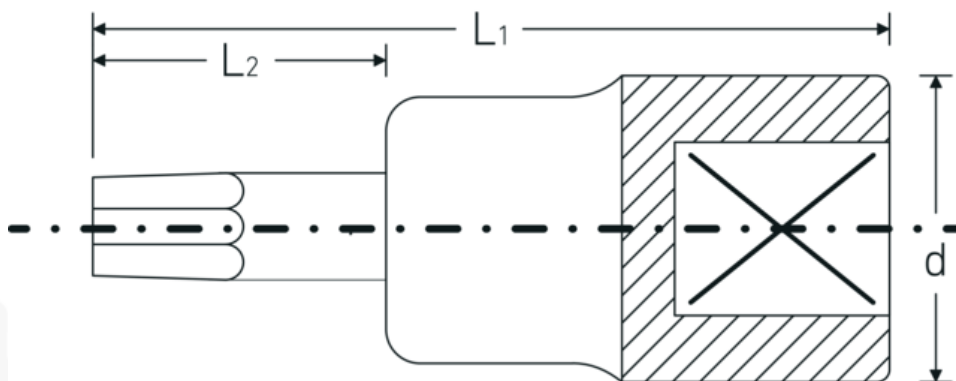

Screwdriver socket

49TX

Product no. **02100027**
GTIN **4018754002856**
Model **49 TX T 27**

Label. 3/8 " Screwdriver socket L.49mm

Features.

- for inside TORX® screws
- Chrome Alloy Steel, chrome plated

Advantages.

For recessed TORX® screws

Technical Drawing.

Technical Attributes.

Drive profile TORX®
Internal square drive (inch) 3/8 "

Logistics data.

Depth mm (IFS) 50
Width mm (IFS) 18

d	17,8 mm	Height mm (IFS)	18
Size of output profile	T27	Length (packed, mm)	70
L1	49 mm	Width (packed, mm)	60
L2	17 mm	Height (packed, mm)	18
		Volume (packed, dm3)	0.0756 dm3
		Art. no.	02100027
		Weight (gross, kg)	0,236
		Weight PAP (kg)	0,000
		Weight PVC (kg)	0,003
		GTIN	4018754002856
		Country of origin	GERMANY
		Region of origin	Nordrhein-Westfalen
		WEEE/ElektroG	nicht ear-pflichtig
		Customs tariff no.	82042000
		Packing standard	5
		Weight	46 g

Variants.

Art. no.	Model no. (ERP)	Description	GTIN
02100009	49 TX T 9	3/8 " Screwdriver socket L.49mm	4018754002801
02100010	49 TX T 10	3/8 " Screwdriver socket L.49mm	4018754002818
02100015	49 TX T 15	3/8 " Screwdriver socket L.49mm	4018754002825
02100020	49 TX T 20	3/8 " Screwdriver socket L.49mm	4018754002832
02100025	49 TX T 25	3/8 " Screwdriver socket L.49mm	4018754002849
02100027	49 TX T 27	3/8 " Screwdriver socket L.49mm	4018754002856
02100030	49 TX T 30	3/8 " Screwdriver socket L.49mm	4018754002863
02100040	49 TX T 40	3/8 " Screwdriver socket L.49mm	4018754002870
02100045	49 TX T 45	3/8 " Screwdriver socket L.49mm	4018754139378