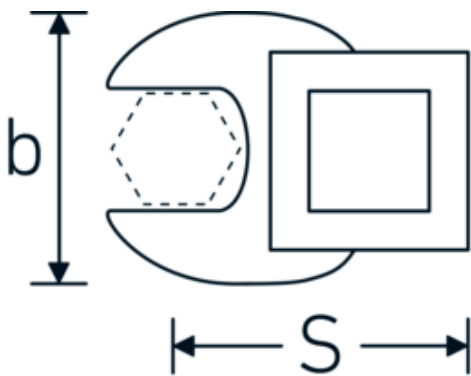

CROW-FOOT spanner

540

Product no. **02200027**
GTIN **4018754149179**
Model **540 27**

Label. 3/8 " CROW-FOOT spanner Spanner size 27mm L.47mm

Features.

- Chrome Alloy Steel, chrome plated
- Caution! Modified settings on torque wrench

Technical Drawing.

Technical Attributes.

a	8 mm
Internal square drive (inch)	3/8 "
Width mm (b)	45 mm
Length mm (L)	47 mm
S	27,6 mm
Width across flats [mm]	27 mm

Logistics data.

Depth mm (IFS)	60
Width mm (IFS)	50
Height mm (IFS)	18
Length (packed, mm)	60
Width (packed, mm)	50
Height (packed, mm)	18
Volume (packed, dm3)	0.054 dm3

Variants.

Art. no.	Model no. (ERP)	Description	GTIN
01200008	540 8	1/4 " CROW-FOOT spanner Spanner size 8mm L.25,5mm	4018754149117
01200009	540 9	1/4 " CROW-FOOT spanner Spanner size 9mm L.25,5mm	4018754149124
01200010	540 10	1/4 " CROW-FOOT spanner Spanner size 10mm L.25,5mm	4018754149131
02200011	540 11	3/8 " CROW-FOOT spanner Spanner size 11mm L.32mm	4018754149414
02200012	540 12	3/8 " CROW-FOOT spanner Spanner size 12mm L.34,3mm	4018754003495
02200013	540 13	3/8 " CROW-FOOT spanner Spanner size 13mm L.34,3mm	4018754003501
02200014	540 14	3/8 " CROW-FOOT spanner Spanner size 14mm L.37,7mm	4018754003518
02200015	540 15	3/8 " CROW-FOOT spanner Spanner size 15mm L.37,7mm	4018754003525
02200016	540 16	3/8 " CROW-FOOT spanner Spanner size 16mm L.37,7mm	4018754003532
02200017	540 17	3/8 " CROW-FOOT spanner Spanner size 17mm L.42,5mm	4018754003549
02200018	540 18	3/8 " CROW-FOOT spanner Spanner size 18mm L.42,5mm	4018754003556
02200019	540 19	3/8 " CROW-FOOT spanner Spanner size 19mm L.42,5mm	4018754003563
02200020	540 20	3/8 " CROW-FOOT spanner Spanner size 20mm L.42,4mm	4018754141067
02200021	540 21	3/8 " CROW-FOOT spanner Spanner size 21mm L.44,5mm	4018754003570