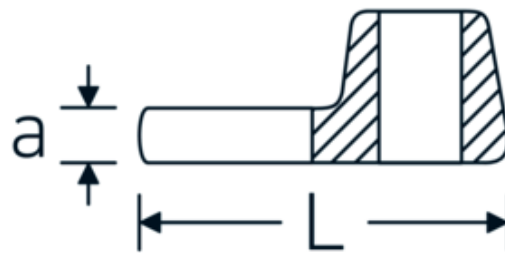

CROW-FOOT spanner

540

Product no. **02200027**
GTIN **4018754149179**
Model **540 27**

Label. 3/8 " CROW-FOOT spanner Spanner size 27mm L.47mm

Features.

- Chrome Alloy Steel, chrome plated
- Caution! Modified settings on torque wrench

Technical Drawing.

Technical Attributes.

a	8 mm
Internal square drive (inch)	3/8 "
Width mm (b)	45 mm
Length mm (L)	47 mm
S	27,6 mm
Width across flats [mm]	27 mm

Logistics data.

Depth mm (IFS)	60
Width mm (IFS)	50
Height mm (IFS)	18
Length (packed, mm)	60
Width (packed, mm)	50
Height (packed, mm)	18
Volume (packed, dm3)	0.054 dm3

Variants.

Art. no.	Model no. (ERP)	Description	GTIN
01200008	540 8	1/4 " CROW-FOOT spanner Spanner size 8mm L.25,5mm	4018754149117
01200009	540 9	1/4 " CROW-FOOT spanner Spanner size 9mm L.25,5mm	4018754149124
01200010	540 10	1/4 " CROW-FOOT spanner Spanner size 10mm L.25,5mm	4018754149131
02200011	540 11	3/8 " CROW-FOOT spanner Spanner size 11mm L.32mm	4018754149414
02200012	540 12	3/8 " CROW-FOOT spanner Spanner size 12mm L.34,3mm	4018754003495
02200013	540 13	3/8 " CROW-FOOT spanner Spanner size 13mm L.34,3mm	4018754003501
02200014	540 14	3/8 " CROW-FOOT spanner Spanner size 14mm L.37,7mm	4018754003518
02200015	540 15	3/8 " CROW-FOOT spanner Spanner size 15mm L.37,7mm	4018754003525
02200016	540 16	3/8 " CROW-FOOT spanner Spanner size 16mm L.37,7mm	4018754003532
02200017	540 17	3/8 " CROW-FOOT spanner Spanner size 17mm L.42,5mm	4018754003549
02200018	540 18	3/8 " CROW-FOOT spanner Spanner size 18mm L.42,5mm	4018754003556
02200019	540 19	3/8 " CROW-FOOT spanner Spanner size 19mm L.42,5mm	4018754003563
02200020	540 20	3/8 " CROW-FOOT spanner Spanner size 20mm L.42,4mm	4018754141067
02200021	540 21	3/8 " CROW-FOOT spanner Spanner size 21mm L.44,5mm	4018754003570