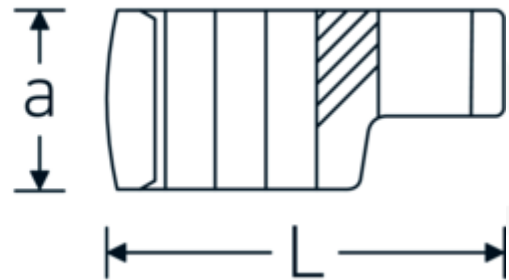

## CROW-RING spanner

440a

Product no. **03490072**  
GTIN **4018754008544**  
Model **440 A 2**

**Label.** 1/2 " CROW-RING spanner Spanner size 2" L.83,2mm

- Features.**
- Chrome Alloy Steel, chrome plated
  - caution! Modified settings on torque wrench
  - size 3/8: for Volvo aircraft engine, type "JAS"

### Technical Drawing.

### Technical Attributes.

a	27,5 mm
Internal square drive (inch)	1/2 "
Width mm (b)	70,5 mm
Length mm (L)	83,2 mm
S	44,1 mm
Spanner size [inch]	2 "

### Logistics data.

Depth mm (IFS)	83
Width mm (IFS)	71
Height mm (IFS)	28
Length (packed, mm)	83
Width (packed, mm)	71
Height (packed, mm)	28

<b>W</b>	39,7 mm	<b>Volume (packed, dm3)</b>	0.165004 dm3
		<b>Art. no.</b>	03490072
		<b>Weight (gross, kg)</b>	0,277
		<b>Weight PAP (kg)</b>	0,000
		<b>Weight PVC (kg)</b>	0,005
		<b>GTIN</b>	4018754008544
		<b>Country of origin</b>	GERMANY
		<b>Region of origin</b>	Nordrhein-Westfalen
		<b>WEEE/ElektroG</b>	nicht ear-pflichtig
		<b>Customs tariff no.</b>	82042000
		<b>Packing standard</b>	1
		<b>Weight</b>	277 g