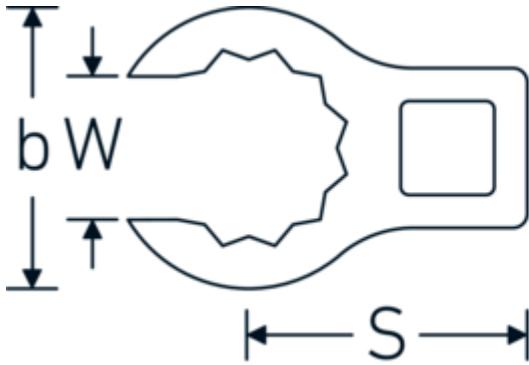

## CROW-RING spanner

440a

Product no. **03490072**  
GTIN **4018754008544**  
Model **440 A 2**

**Label.** 1/2 " CROW-RING spanner Spanner size 2" L.83,2mm

- Features.**
- Chrome Alloy Steel, chrome plated
  - caution! Modified settings on torque wrench
  - size 3/8: for Volvo aircraft engine, type "JAS"

### Technical Drawing.

### Technical Attributes.

a	27,5 mm
Internal square drive (inch)	1/2 "
Width mm (b)	70,5 mm
Length mm (L)	83,2 mm
S	44,1 mm
Spanner size [inch]	2 "

## Variants.

Art. no.	Model no. (ERP)	Description	GTIN
01490024	440 A 3/8	1/4 " CROW-RING spanner Spanner size 3/8" L.28,4mm	4018754116805
01490028	440 A 7/16	1/4 " CROW-RING spanner Spanner size 7/16" L.28mm	4018754001460
01490032	440 A 1/2	1/4 " CROW-RING spanner Spanner size 1/2" L.30,5mm	4018754001477
01490034	440 A 9/16	1/4 " CROW-RING spanner Spanner size 9/16" L.31,7mm	4018754001484
02490036	440 A 5/8	3/8 " CROW-RING spanner Spanner size 5/8" L.36,5mm	4018754004546
02490038	440 A 11/16	3/8 " CROW-RING spanner Spanner size 11/16" L.39,2mm	4018754004553
02490040	440 A 3/4	3/8 " CROW-RING spanner Spanner size 3/4" L.40,9mm	4018754004560
02490042	440 A 13/16	3/8 " CROW-RING spanner Spanner size 13/16" L.42,9mm	4018754004577
02490044	440 A 7/8	3/8 " CROW-RING spanner Spanner size 7/8" L.45,2mm	4018754004584
02490046	440 A 15/16	3/8 " CROW-RING spanner Spanner size 15/16" L.47,2mm	4018754004591
02490048	440 A 1	3/8 " CROW-RING spanner Spanner size 1" L.49,3mm	4018754004607
02490050	440 A 1 1/16	3/8 " CROW-RING spanner Spanner size 1 1/16" L.52,8mm	4018754004614
03490052	440 A 1 1/8	1/2 " CROW-RING spanner Spanner size 1 1/8" L.56,8mm	4018754008445
03490056	440 A 1 1/4	1/2 " CROW-RING spanner Spanner size 1 1/4" L.62,5mm	4018754008452