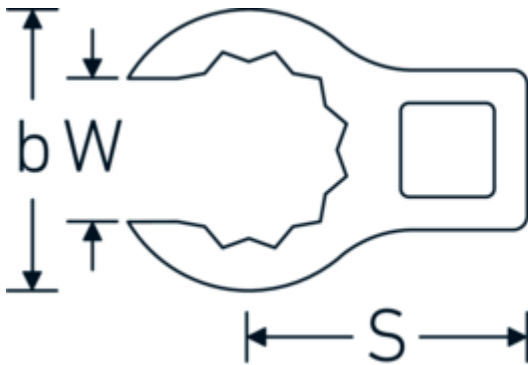

## CROW-RING spanner

440

Product no. **03190028**  
GTIN **4018754148684**  
Model **440 28**

**Label.** 1/2 " CROW-RING spanner Spanner size 28mm L.56,8mm

- Features.**
- Chrome Alloy Steel, chrome plated
  - Caution! Modified settings on torque wrench

### Technical Drawing.

### Technical Attributes.

a	22,5 mm
Internal square drive (inch)	1/2 "
Width mm (b)	42,1 mm
Length mm (L)	56,8 mm
S	29,3 mm
Width across flats [mm]	28 mm
W	21 mm

## Variants.

Art. no.	Model no. (ERP)	Description	GTIN
01190008	440 8	1/4 " CROW-RING spanner Spanner size 8mm L.23,8mm	4018754149094
01190009	440 9	1/4 " CROW-RING spanner Spanner size 9mm L.28,5mm	4018754140985
01190010	440 10	1/4 " CROW-RING spanner Spanner size 10mm L.28,4mm	4018754000739
01190011	440 11	1/4 " CROW-RING spanner Spanner size 11mm L.28mm	4018754149100
01190012	440 12	1/4 " CROW-RING spanner Spanner size 12mm L.30,8mm	4018754000746
01190013	440 13	1/4 " CROW-RING spanner Spanner size 13mm L.32mm	4018754102099
01190014	440 14	1/4 " CROW-RING spanner Spanner size 14mm L.31,7mm	4018754000753
02190015	440 15	3/8 " CROW-RING spanner Spanner size 15mm L.36,5mm	4018754141029
02190016	440 16	3/8 " CROW-RING spanner Spanner size 16mm L.36,1mm	4018754003389
02190017	440 17	3/8 " CROW-RING spanner Spanner size 17mm L.39,2mm	4018754003396
02190018	440 18	3/8 " CROW-RING spanner Spanner size 18mm L.40,8mm	4018754003402
02190019	440 19	3/8 " CROW-RING spanner Spanner size 19mm L.40,5mm	4018754003419
02190020	440 20	3/8 " CROW-RING spanner Spanner size 20mm L.42,9mm	4018754141036
02190021	440 21	3/8 " CROW-RING spanner Spanner size 21mm L.42,8mm	4018754003426