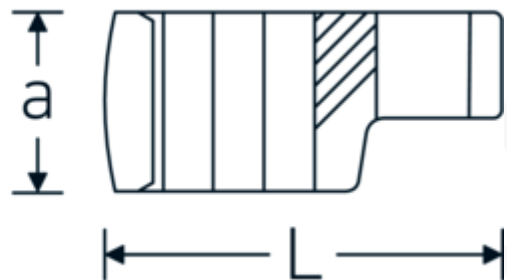

## CROW-RING spanner

440

Product no. **03190028**  
GTIN **4018754148684**  
Model **440 28**

**Label.** 1/2 " CROW-RING spanner Spanner size 28mm L.56,8mm

- Features.**
- Chrome Alloy Steel, chrome plated
  - Caution! Modified settings on torque wrench

### Technical Drawing.

### Technical Attributes.

a	22,5 mm
Internal square drive (inch)	1/2 "
Width mm (b)	42,1 mm
Length mm (L)	56,8 mm
S	29,3 mm
Width across flats [mm]	28 mm
W	21 mm

### Logistics data.

Depth mm (IFS)	60
Width mm (IFS)	50
Height mm (IFS)	23
Length (packed, mm)	60
Width (packed, mm)	50
Height (packed, mm)	23
Volume (packed, dm3)	0.069 dm3

<b>Art. no.</b>	03190028
<b>Weight (gross, kg)</b>	0,120
<b>Weight PAP (kg)</b>	0,000
<b>Weight PVC (kg)</b>	0,002
<b>GTIN</b>	4018754148684
<b>Country of origin</b>	GERMANY
<b>Region of origin</b>	Nordrhein-Westfalen
<b>WEEE/ElektroG</b>	nicht ear-pflichtig
<b>Customs tariff no.</b>	82042000
<b>Packing standard</b>	1
<b>Weight</b>	120 g