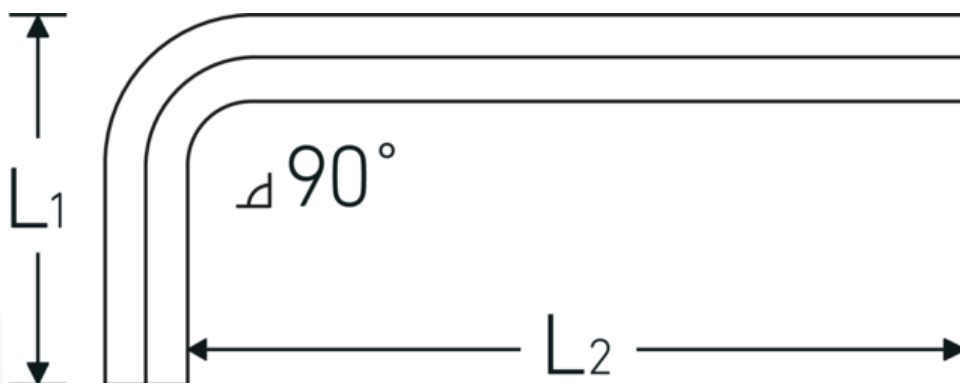

## Hex key L-spanner

10760a

Product no. **43553010**  
GTIN **4018754332328**  
Model **10760a 5/32**  
**WINKELSCHRAUBENDREHER**  
**SECHSKANT**

**Label.** Hex key L-spanner screwdriver Hex drive 5/32 L.25mm x 65mm

## Technical Attributes.

Drive profile Hexagonal  
External hex drive (inch) 5/32

## Logistics data.

Depth mm (IFS) 71  
Width mm (IFS) 28

L1	25 mm	Height mm (IFS)	4
L2	65 mm	Length (packed, mm)	175
		Width (packed, mm)	100
		Height (packed, mm)	5
		Volume (packed, dm <sup>3</sup> )	0.0875 dm <sup>3</sup>
		Art. no.	43553010
		Weight (gross, kg)	0,102
		Weight PAP (kg)	0,000
		Weight PVC (kg)	0,004
		GTIN	4018754332328
		Country of origin	GERMANY
		Region of origin	Nordrhein-Westfalen
		WEEE/ElektroG	nicht ear-pflichtig
		Customs tariff no.	82054000
		Packing standard	10
		Weight	10 g