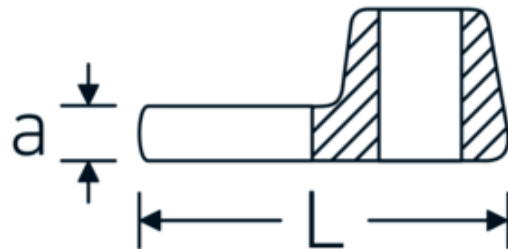

**CROW-FOOT wrench, metric**

**540**

Product no. **02200018**  
GTIN **4018754003556**  
Model **540 18**

**Label.** 3/8 " CROW-FOOT wrench Wrench size 18mm L.42,5mm

**Technical Drawing.**

**Technical Attributes.**

|                                     |         |
|-------------------------------------|---------|
| <b>a</b>                            | 6,3 mm  |
| <b>Internal square drive (inch)</b> | 3/8 "   |
| <b>Width mm (b)</b>                 | 38 mm   |
| <b>Length mm (L)</b>                | 42,5 mm |
| <b>S</b>                            | 22,9 mm |
| <b>Width across flats [mm]</b>      | 18 mm   |