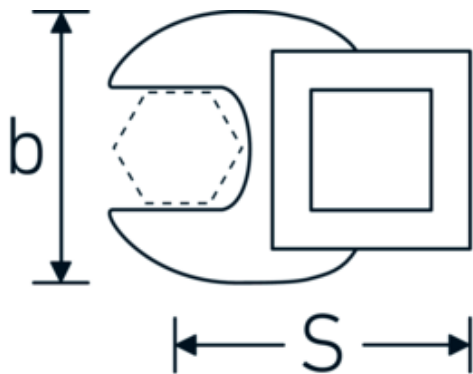

**CROW-FOOT wrench, metric**

**540**

Product no. **02200018**  
GTIN **4018754003556**  
Model **540 18**

**Label.** 3/8 " CROW-FOOT wrench Wrench size 18mm L.42,5mm

**Technical Drawing.**

**Technical Attributes.**

|                                     |         |
|-------------------------------------|---------|
| <b>a</b>                            | 6,3 mm  |
| <b>Internal square drive (inch)</b> | 3/8 "   |
| <b>Width mm (b)</b>                 | 38 mm   |
| <b>Length mm (L)</b>                | 42,5 mm |
| <b>S</b>                            | 22,9 mm |
| <b>Width across flats [mm]</b>      | 18 mm   |

**Logistics data.**

|                             |            |
|-----------------------------|------------|
| <b>Depth mm (IFS)</b>       | 45         |
| <b>Width mm (IFS)</b>       | 40         |
| <b>Height mm (IFS)</b>      | 18         |
| <b>Length (packed, mm)</b>  | 45         |
| <b>Width (packed, mm)</b>   | 40         |
| <b>Height (packed, mm)</b>  | 18         |
| <b>Volume (packed, dm3)</b> | 0.0324 dm3 |
| <b>Product no.</b>          | 02200018   |
| <b>Weight (gross, kg)</b>   | 0,061      |