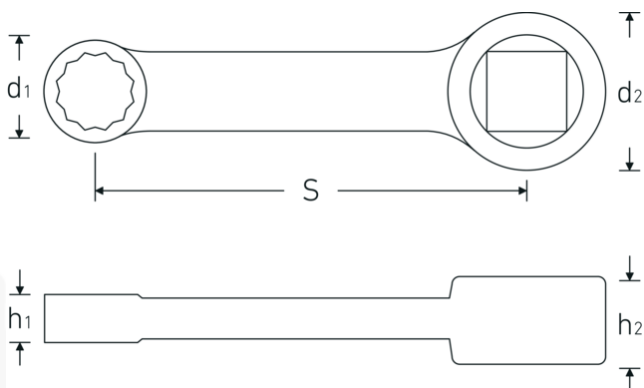

Adapter

447a

Product no. 02470036
GTIN 4018754136438
Model 447A 5/8

Label. Adapter 5/8" Internal square 3/8"

- Features.**
- SAE AS 954-E
 - HPQ® heavy-duty steel, gun metal finish
 - Please note: Changed setting values on the torque wrench

Advantages.

SAE AS 954-E.

Technical Drawing.

Technical Attributes.

Internal square [inch] 3/8 "

Logistics data.

Depth mm (IFS) 72

| | | | |
|----------------------------|---------|-----------------------------|---------------------|
| d1 | 23 mm | Width mm (IFS) | 23 |
| d2 | 19 mm | Height mm (IFS) | 11 |
| Height mm (h1) | 12 mm | Length (packed, mm) | 82 |
| Height mm (h2) | 11 mm | Width (packed, mm) | 33 |
| S | 50,8 mm | Height (packed, mm) | 13 |
| Spanner size [inch] | 5/8 " | Volume (packed, dm3) | 0.035178 dm3 |
| | | Art. no. | 02470036 |
| | | Weight (gross, kg) | 0,077 |
| | | Weight PAP (kg) | 0,000 |
| | | Weight PVC (kg) | 0,002 |
| | | GTIN | 4018754136438 |
| | | Country of origin | GERMANY |
| | | Region of origin | Nordrhein-Westfalen |
| | | WEEE/ElektroG | nicht ear-pflichtig |
| | | Customs tariff no. | 82042000 |
| | | Packing standard | 1 |
| | | Weight | 73 g |

Variants.

| Art. no. | Model no. (ERP) | Description | GTIN |
|----------|-----------------|------------------------------------|---------------|
| 02470016 | 447A 1/4 | Adapter 1/4" Internal square 3/8" | 4018754136377 |
| 02470020 | 447A 5/16 | Adapter 5/16" Internal square 3/8" | 4018754136384 |
| 02470024 | 447A 3/8 | Adapter 3/8" Internal square 3/8" | 4018754136391 |
| 02470028 | 447A 7/16 | Adapter 7/16" Internal square 3/8" | 4018754136407 |
| 02470032 | 447A 1/2 | Adapter 1/2" Internal square 3/8" | 4018754136414 |
| 02470034 | 447A 9/16 | Adapter 9/16" Internal square 3/8" | 4018754136421 |
| 02470036 | 447A 5/8 | Adapter 5/8" Internal square 3/8" | 4018754136438 |