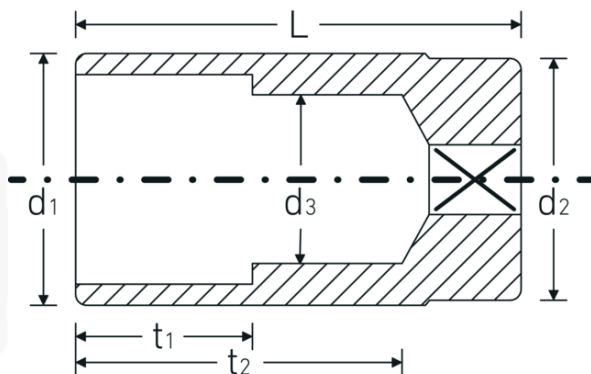

Socket

46

Product no. **02020022**
GTIN **4018754002283**
Model **46 22**

Label. 3/8 " Socket Spanner size 22mm L.65mm

Features.

- long version
- bi-hex with AS-Driveprofile
- 3/8" internal square drive
- HPQ® high performance steel, chrome-plated
- size 20.8: with rubber insert for spark plugs
- DIN 3124 / ISO 2725-1 / DIN EN 3710 / DIN EN 3709 / ASME B 107.5M

Advantages.

Long

Technical Drawing.

Technical Attributes.

Drive profile	bi-hex AS-Drive
Internal square drive (inch)	3/8 "
d1	28,7 mm
d2	26,5 mm
d3	21 mm
DIN	DIN 3124 / ISO 2725-1, DIN EN 3710, DIN EN 3709, ASME B 107.5M
Length mm (L)	65 mm
Width across flats [mm]	22 mm
t1	30 mm
t2	51,2 mm

Logistics data.

Depth mm (IFS)	65
Width mm (IFS)	30
Height mm (IFS)	30
Length (packed, mm)	90
Width (packed, mm)	70
Height (packed, mm)	56
Volume (packed, dm3)	0.3528 dm3
Art. no.	02020022
Weight (gross, kg)	0,720
Weight PAP (kg)	0,000
Weight PVC (kg)	0,008
GTIN	4018754002283
Country of origin	GERMANY
Region of origin	Nordrhein-Westfalen
WEEE/ElektroG	nicht ear-pflichtig
Customs tariff no.	82042000
Packing standard	5
Weight	178 g