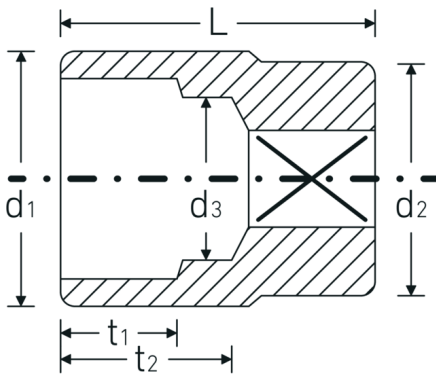

Sockets 3/4", inch

55a

Product no. **05410052**
GTIN **4018754009367**
Model **55 A 1 1/8**

Label.

3/4 " Socket Wrench size 1 1/8" L.57mm

Technical Drawing.

Technical Attributes.

Drive profile	bi-hex AS-Drive®
Internal square drive (inch)	3/4 "
d1	41 mm
d2	38 mm
d3	27,5 mm
Length mm (L)	57 mm
Wrench size [inch]	1 1/8 "
t1	20 mm
t2	32,5 mm

Logistics data.

Depth mm (IFS)	57
Width mm (IFS)	42
Height mm (IFS)	42
Length (packed, mm)	87
Width (packed, mm)	64
Height (packed, mm)	45
Volume (packed, dm ³)	0.25056 dm ³
Product no.	05410052
Weight (gross, kg)	0,600

Variants.

Product no.	Model no. (ERP)	Description	GTIN
05410040	55 A 3/4	3/4 " Socket Wrench size 3/4" L.50mm	4018754127207
05410042	55 A 13/16	3/4 " Socket Wrench size 13/16" L.51mm	4018754127214
05410044	55 A 7/8	3/4 " Socket Wrench size 7/8" L.51mm	4018754009312
05410046	55 A 15/16	3/4 " Socket Wrench size 15/16" L.51mm	4018754009329
05410048	55 A 1	3/4 " Socket Wrench size 1" L.52mm	4018754009343
05410050	55 A 1 1/16	3/4 " Socket Wrench size 1 1/16" L.54mm	4018754009350
05410052	55 A 1 1/8	3/4 " Socket Wrench size 1 1/8" L.57mm	4018754009367
05410056	55 A 1 1/4	3/4 " Socket Wrench size 1 1/4" L.58mm	4018754009381
05410058	55 A 1 5/16	3/4 " Socket Wrench size 1 5/16" L.59mm	4018754009398
05410060	55 A 1 3/8	3/4 " Socket Wrench size 1 3/8" L.59mm	4018754009404
05410062	55 A 1 7/16	3/4 " Socket Wrench size 1 7/16" L.60mm	4018754009411
05410064	55 A 1 1/2	3/4 " Socket Wrench size 1 1/2" L.64mm	4018754009428
05410066	55 A 1 5/8	3/4 " Socket Wrench size 1 5/8" L.67mm	4018754009442
05410067	55 A 1 11/16	3/4 " Socket Wrench size 1 11/16" L.70mm	4018754009459
05410068	55 A 1 3/4	3/4 " Socket Wrench size 1 3/4" L.70mm	4018754009466
05410069	55 A 1 13/16	3/4 " Socket Wrench size 1 13/16" L.73mm	4018754009473
05410070	55 A 1 7/8	3/4 " Socket Wrench size 1 7/8" L.76mm	4018754009480
05410072	55 A 2	3/4 " Socket Wrench size 2" L.80mm	4018754009497