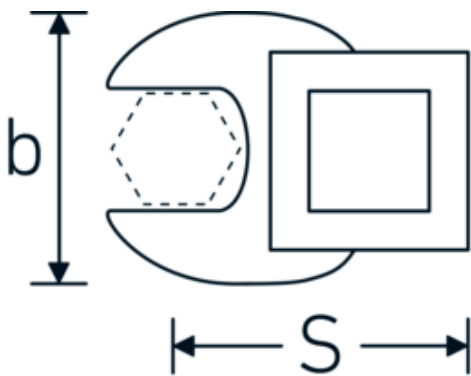

## CROW-FOOT spanner

540

Product no. 02200019  
GTIN 4018754003563  
Model 540 19

**Label.** 3/8 " CROW-FOOT spanner Spanner size 19mm L.42,5mm

- Features.**
- Chrome Alloy Steel, chrome plated
  - Caution! Modified settings on torque wrench

## Technical Drawing.

## Technical Attributes.

a	6,3 mm
Internal square drive (inch)	3/8 "
Width mm (b)	38 mm
Length mm (L)	42,5 mm
S	22,4 mm
Width across flats [mm]	19 mm

## Logistics data.

Depth mm (IFS)	44
Width mm (IFS)	38
Height mm (IFS)	18
Length (packed, mm)	45
Width (packed, mm)	40
Height (packed, mm)	19
Volume (packed, dm3)	0.0342 dm3

<b>Art. no.</b>	02200019
<b>Weight (gross, kg)</b>	0,060
<b>Weight PAP (kg)</b>	0,000
<b>Weight PVC (kg)</b>	0,002
<b>GTIN</b>	4018754003563
<b>Country of origin</b>	GERMANY
<b>Region of origin</b>	Nordrhein-Westfalen
<b>WEEE/ElektroG</b>	nicht ear-pflichtig
<b>Customs tariff no.</b>	82042000
<b>Packing standard</b>	1
<b>Weight</b>	64 g