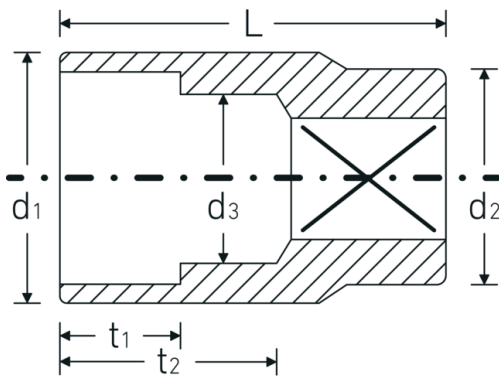

Sockets 3/8", metric

45

Product no. **02010021**
GTIN **4018754002047**
Model **45 21**

Label. 3/8 " Socket Wrench size 21mm L.34mm

Technical Drawing.

Technical Attributes.

Drive profile	bi-hex AS-Drive®
Internal square drive (inch)	3/8 "
d1	27,7 mm
d2	21 mm
d3	20 mm
DIN	DIN 3124 / ISO 2725-1, ASME B 107.5M, DIN EN 3709
Length mm (L)	34 mm
Width across flats [mm]	21 mm

Logistics data.

Depth mm (IFS)	29
Width mm (IFS)	28
Height mm (IFS)	28
Length (packed, mm)	141
Width (packed, mm)	29
Height (packed, mm)	30
Volume (packed, dm ³)	0.12267 dm ³
Product no.	02010021
Weight (gross, kg)	0,355

Variants.

Product no.	Model no. (ERP)	Description	GTIN
02010007	45 7	3/8 " Socket Wrench size 7mm L.24mm	4018754001903
02010008	45 8	3/8 " Socket Wrench size 8mm L.25mm	4018754001910
02010009	45 9	3/8 " Socket Wrench size 9mm L.25mm	4018754001927
02010010	45 10	3/8 " Socket Wrench size 10mm L.27mm	4018754001934
02010011	45 11	3/8 " Socket Wrench size 11mm L.27mm	4018754001941
02010012	45 12	3/8 " Socket Wrench size 12mm L.28mm	4018754001958
02010013	45 13	3/8 " Socket Wrench size 13mm L.30mm	4018754001965
02010014	45 14	3/8 " Socket Wrench size 14mm L.30mm	4018754001972
02010015	45 15	3/8 " Socket Wrench size 15mm L.31mm	4018754001989
02010016	45 16	3/8 " Socket Wrench size 16mm L.31mm	4018754001996
02010017	45 17	3/8 " Socket Wrench size 17mm L.31mm	4018754002009
02010018	45 18	3/8 " Socket Wrench size 18mm L.32mm	4018754002016
02010019	45 19	3/8 " Socket Wrench size 19mm L.32mm	4018754002023
02010020	45 20	3/8 " Socket Wrench size 20mm L.34mm	4018754002030
02010021	45 21	3/8 " Socket Wrench size 21mm L.34mm	4018754002047
02010022	45 22	3/8 " Socket Wrench size 22mm L.35mm	4018754002054
02010024	45 24	3/8 " Socket Wrench size 24mm L.35mm	4018754149148