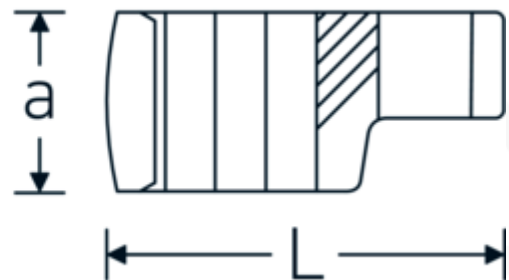

CROW-RING spanner

440

Product no. **02190024**
GTIN **4018754003440**
Model **440 24**

Label. 3/8 " CROW-RING spanner Spanner size 24mm L.47,3mm

Features.

- Chrome Alloy Steel, chrome plated
- Caution! Modified settings on torque wrench

Technical Drawing.

Technical Attributes.

a	19,5 mm
Internal square drive (inch)	3/8 "
Width mm (b)	35,7 mm
Length mm (L)	47,3 mm
S	24,6 mm
Width across flats [mm]	24 mm
W	18 mm

Logistics data.

Depth mm (IFS)	46
Width mm (IFS)	35
Height mm (IFS)	20
Length (packed, mm)	47
Width (packed, mm)	36
Height (packed, mm)	21
Volume (packed, dm3)	0.035532 dm3

Variants.

Art. no.	Model no. (ERP)	Description	GTIN
01190008	440 8	1/4 " CROW-RING spanner Spanner size 8mm L.23,8mm	4018754149094
01190009	440 9	1/4 " CROW-RING spanner Spanner size 9mm L.28,5mm	4018754140985
01190010	440 10	1/4 " CROW-RING spanner Spanner size 10mm L.28,4mm	4018754000739
01190011	440 11	1/4 " CROW-RING spanner Spanner size 11mm L.28mm	4018754149100
01190012	440 12	1/4 " CROW-RING spanner Spanner size 12mm L.30,8mm	4018754000746
01190013	440 13	1/4 " CROW-RING spanner Spanner size 13mm L.32mm	4018754102099
01190014	440 14	1/4 " CROW-RING spanner Spanner size 14mm L.31,7mm	4018754000753
02190015	440 15	3/8 " CROW-RING spanner Spanner size 15mm L.36,5mm	4018754141029
02190016	440 16	3/8 " CROW-RING spanner Spanner size 16mm L.36,1mm	4018754003389
02190017	440 17	3/8 " CROW-RING spanner Spanner size 17mm L.39,2mm	4018754003396
02190018	440 18	3/8 " CROW-RING spanner Spanner size 18mm L.40,8mm	4018754003402
02190019	440 19	3/8 " CROW-RING spanner Spanner size 19mm L.40,5mm	4018754003419
02190020	440 20	3/8 " CROW-RING spanner Spanner size 20mm L.42,9mm	4018754141036
02190021	440 21	3/8 " CROW-RING spanner Spanner size 21mm L.42,8mm	4018754003426