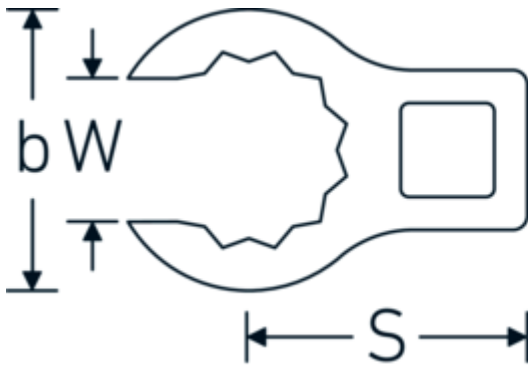

CROW-RING spanner

440

Product no. **02190024**
GTIN **4018754003440**
Model **440 24**

Label. 3/8 " CROW-RING spanner Spanner size 24mm L.47,3mm

Features.

- Chrome Alloy Steel, chrome plated
- Caution! Modified settings on torque wrench

Technical Drawing.

Technical Attributes.

a	19,5 mm
Internal square drive (inch)	3/8 "
Width mm (b)	35,7 mm
Length mm (L)	47,3 mm
S	24,6 mm
Width across flats [mm]	24 mm
W	18 mm

Logistics data.

Depth mm (IFS)	46
Width mm (IFS)	35
Height mm (IFS)	20
Length (packed, mm)	47
Width (packed, mm)	36
Height (packed, mm)	21
Volume (packed, dm3)	0.035532 dm3

Variants.

Art. no.	Model no. (ERP)	Description	GTIN
01190008	440 8	1/4 " CROW-RING spanner Spanner size 8mm L.23,8mm	4018754149094
01190009	440 9	1/4 " CROW-RING spanner Spanner size 9mm L.28,5mm	4018754140985
01190010	440 10	1/4 " CROW-RING spanner Spanner size 10mm L.28,4mm	4018754000739
01190011	440 11	1/4 " CROW-RING spanner Spanner size 11mm L.28mm	4018754149100
01190012	440 12	1/4 " CROW-RING spanner Spanner size 12mm L.30,8mm	4018754000746
01190013	440 13	1/4 " CROW-RING spanner Spanner size 13mm L.32mm	4018754102099
01190014	440 14	1/4 " CROW-RING spanner Spanner size 14mm L.31,7mm	4018754000753
02190015	440 15	3/8 " CROW-RING spanner Spanner size 15mm L.36,5mm	4018754141029
02190016	440 16	3/8 " CROW-RING spanner Spanner size 16mm L.36,1mm	4018754003389
02190017	440 17	3/8 " CROW-RING spanner Spanner size 17mm L.39,2mm	4018754003396
02190018	440 18	3/8 " CROW-RING spanner Spanner size 18mm L.40,8mm	4018754003402
02190019	440 19	3/8 " CROW-RING spanner Spanner size 19mm L.40,5mm	4018754003419
02190020	440 20	3/8 " CROW-RING spanner Spanner size 20mm L.42,9mm	4018754141036
02190021	440 21	3/8 " CROW-RING spanner Spanner size 21mm L.42,8mm	4018754003426