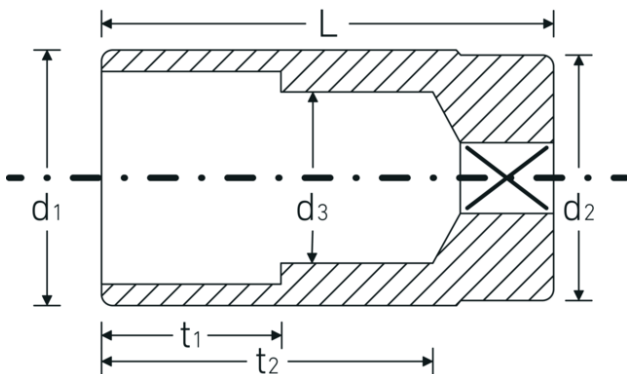

## Sockets 1/2", inch, extra deep

51a

Product no. **03420046**  
GTIN **4018754008087**  
Model **51 A 15/16**

**Label.** 1/2 " Socket Wrench size 15/16" L.83mm

## Technical Drawing.

## Technical Attributes.

Drive profile	bi-hex AS-Drive®
Internal square drive (inch)	1/2 "
d1	32 mm
d2	30 mm
d3	22,6 mm
Length mm (L)	83 mm
Wrench size [inch]	15/16 "
t1	35 mm
t2	65,7 mm

## Logistics data.

Depth mm (IFS)	83
Width mm (IFS)	32
Height mm (IFS)	32
Length (packed, mm)	164
Width (packed, mm)	84
Height (packed, mm)	64
Volume (packed, dm3)	0.881664 dm3
Product no.	03420046
Weight (gross, kg)	1,225