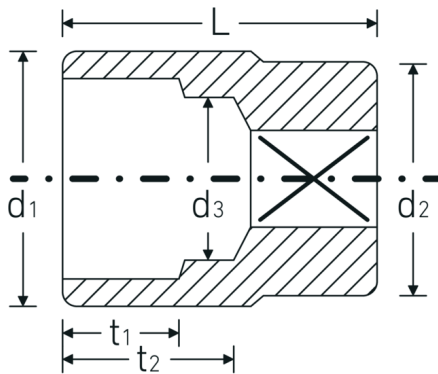

Sockets 3/4", inch

55a

Product no. **05410068**
GTIN **4018754009466**
Model **55 A 1 3/4**

Label.

3/4 " Socket Wrench size 1 3/4" L.70mm

Technical Drawing.

Technical Attributes.

Drive profile	bi-hex AS-Drive®
Internal square drive (inch)	3/4 "
d1	59,5 mm
d2	40 mm
d3	33 mm
Length mm (L)	70 mm
Wrench size [inch]	1 3/4 "
t1	32 mm
t2	40,5 mm

Logistics data.

Depth mm (IFS)	70
Width mm (IFS)	60
Height mm (IFS)	60
Length (packed, mm)	110
Width (packed, mm)	110
Height (packed, mm)	60
Volume (packed, dm ³)	0.726 dm ³
Product no.	05410068
Weight (gross, kg)	0,540

Variants.

Product no.	Model no. (ERP)	Description	GTIN
05410040	55 A 3/4	3/4 " Socket Wrench size 3/4" L.50mm	4018754127207
05410042	55 A 13/16	3/4 " Socket Wrench size 13/16" L.51mm	4018754127214
05410044	55 A 7/8	3/4 " Socket Wrench size 7/8" L.51mm	4018754009312
05410046	55 A 15/16	3/4 " Socket Wrench size 15/16" L.51mm	4018754009329
05410048	55 A 1	3/4 " Socket Wrench size 1" L.52mm	4018754009343
05410050	55 A 1 1/16	3/4 " Socket Wrench size 1 1/16" L.54mm	4018754009350
05410052	55 A 1 1/8	3/4 " Socket Wrench size 1 1/8" L.57mm	4018754009367
05410056	55 A 1 1/4	3/4 " Socket Wrench size 1 1/4" L.58mm	4018754009381
05410058	55 A 1 5/16	3/4 " Socket Wrench size 1 5/16" L.59mm	4018754009398
05410060	55 A 1 3/8	3/4 " Socket Wrench size 1 3/8" L.59mm	4018754009404
05410062	55 A 1 7/16	3/4 " Socket Wrench size 1 7/16" L.60mm	4018754009411
05410064	55 A 1 1/2	3/4 " Socket Wrench size 1 1/2" L.64mm	4018754009428
05410066	55 A 1 5/8	3/4 " Socket Wrench size 1 5/8" L.67mm	4018754009442
05410067	55 A 1 11/16	3/4 " Socket Wrench size 1 11/16" L.70mm	4018754009459
05410068	55 A 1 3/4	3/4 " Socket Wrench size 1 3/4" L.70mm	4018754009466
05410069	55 A 1 13/16	3/4 " Socket Wrench size 1 13/16" L.73mm	4018754009473
05410070	55 A 1 7/8	3/4 " Socket Wrench size 1 7/8" L.76mm	4018754009480
05410072	55 A 2	3/4 " Socket Wrench size 2" L.80mm	4018754009497