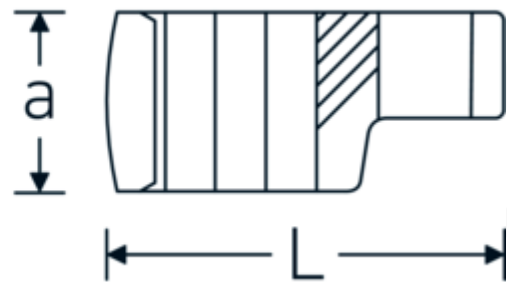

CROW-RING spanner

440a

Product no. **03490064**
GTIN **4018754008490**
Model **440 A 1 1/2**

Label. 1/2 " CROW-RING spanner Spanner size 1 1/2" L.68,1mm

- Features.**
- Chrome Alloy Steel, chrome plated
 - caution! Modified settings on torque wrench
 - size 3/8: for Volvo aircraft engine, type "JAS"

Technical Drawing.

Technical Attributes.

a	24 mm
Internal square drive (inch)	1/2 "
Width mm (b)	53,9 mm
Length mm (L)	68,1 mm
S	35,6 mm
Spanner size [inch]	1 1/2 "

Logistics data.

Depth mm (IFS)	68
Width mm (IFS)	54
Height mm (IFS)	24
Length (packed, mm)	68
Width (packed, mm)	54
Height (packed, mm)	24

Variants.

Art. no.	Model no. (ERP)	Description	GTIN
01490024	440 A 3/8	1/4 " CROW-RING spanner Spanner size 3/8" L.28,4mm	4018754116805
01490028	440 A 7/16	1/4 " CROW-RING spanner Spanner size 7/16" L.28mm	4018754001460
01490032	440 A 1/2	1/4 " CROW-RING spanner Spanner size 1/2" L.30,5mm	4018754001477
01490034	440 A 9/16	1/4 " CROW-RING spanner Spanner size 9/16" L.31,7mm	4018754001484
02490036	440 A 5/8	3/8 " CROW-RING spanner Spanner size 5/8" L.36,5mm	4018754004546
02490038	440 A 11/16	3/8 " CROW-RING spanner Spanner size 11/16" L.39,2mm	4018754004553
02490040	440 A 3/4	3/8 " CROW-RING spanner Spanner size 3/4" L.40,9mm	4018754004560
02490042	440 A 13/16	3/8 " CROW-RING spanner Spanner size 13/16" L.42,9mm	4018754004577
02490044	440 A 7/8	3/8 " CROW-RING spanner Spanner size 7/8" L.45,2mm	4018754004584
02490046	440 A 15/16	3/8 " CROW-RING spanner Spanner size 15/16" L.47,2mm	4018754004591
02490048	440 A 1	3/8 " CROW-RING spanner Spanner size 1" L.49,3mm	4018754004607
02490050	440 A 1 1/16	3/8 " CROW-RING spanner Spanner size 1 1/16" L.52,8mm	4018754004614
03490052	440 A 1 1/8	1/2 " CROW-RING spanner Spanner size 1 1/8" L.56,8mm	4018754008445
03490056	440 A 1 1/4	1/2 " CROW-RING spanner Spanner size 1 1/4" L.62,5mm	4018754008452