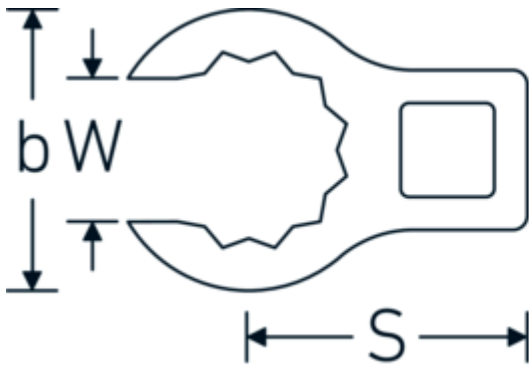

CROW-RING spanner

440a

Product no. **03490064**
GTIN **4018754008490**
Model **440 A 1 1/2**

Label. 1/2 " CROW-RING spanner Spanner size 1 1/2" L.68,1mm

- Features.**
- Chrome Alloy Steel, chrome plated
 - caution! Modified settings on torque wrench
 - size 3/8: for Volvo aircraft engine, type "JAS"

Technical Drawing.

Technical Attributes.

a	24 mm
Internal square drive (inch)	1/2 "
Width mm (b)	53,9 mm
Length mm (L)	68,1 mm
S	35,6 mm
Spanner size [inch]	1 1/2 "

Logistics data.

Depth mm (IFS)	68
Width mm (IFS)	54
Height mm (IFS)	24
Length (packed, mm)	68
Width (packed, mm)	54
Height (packed, mm)	24

Variants.

Art. no.	Model no. (ERP)	Description	GTIN
01490024	440 A 3/8	1/4 " CROW-RING spanner Spanner size 3/8" L.28,4mm	4018754116805
01490028	440 A 7/16	1/4 " CROW-RING spanner Spanner size 7/16" L.28mm	4018754001460
01490032	440 A 1/2	1/4 " CROW-RING spanner Spanner size 1/2" L.30,5mm	4018754001477
01490034	440 A 9/16	1/4 " CROW-RING spanner Spanner size 9/16" L.31,7mm	4018754001484
02490036	440 A 5/8	3/8 " CROW-RING spanner Spanner size 5/8" L.36,5mm	4018754004546
02490038	440 A 11/16	3/8 " CROW-RING spanner Spanner size 11/16" L.39,2mm	4018754004553
02490040	440 A 3/4	3/8 " CROW-RING spanner Spanner size 3/4" L.40,9mm	4018754004560
02490042	440 A 13/16	3/8 " CROW-RING spanner Spanner size 13/16" L.42,9mm	4018754004577
02490044	440 A 7/8	3/8 " CROW-RING spanner Spanner size 7/8" L.45,2mm	4018754004584
02490046	440 A 15/16	3/8 " CROW-RING spanner Spanner size 15/16" L.47,2mm	4018754004591
02490048	440 A 1	3/8 " CROW-RING spanner Spanner size 1" L.49,3mm	4018754004607
02490050	440 A 1 1/16	3/8 " CROW-RING spanner Spanner size 1 1/16" L.52,8mm	4018754004614
03490052	440 A 1 1/8	1/2 " CROW-RING spanner Spanner size 1 1/8" L.56,8mm	4018754008445
03490056	440 A 1 1/4	1/2 " CROW-RING spanner Spanner size 1 1/4" L.62,5mm	4018754008452