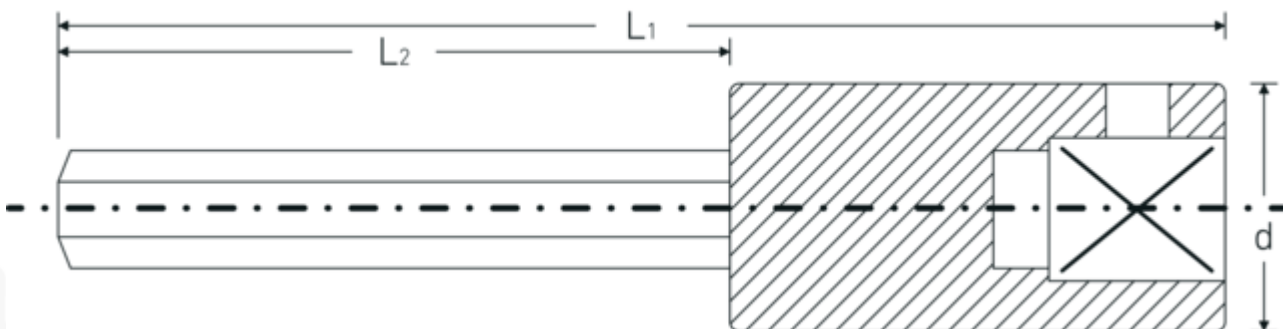

INHEX socket

44a

Product no. **01450007**
GTIN **4018754126910**
Model **44 A 7/64**

Label. INHEX socket 1/4 " 7/64 L.55mm

Features.

- for socket head screws
- DIN 7422
- Chrome Alloy Steel, chrome plated

Advantages.

For Allen screws

Technical Drawing.

Technical Attributes.

Drive profile Hexagonal
External hex drive (inch) 7/64

Logistics data.

Depth mm (IFS) 55
Width mm (IFS) 11

| | | | |
|-------------------------------------|----------|-----------------------------|---------------------|
| Internal square drive (inch) | 1/4 " | Height mm (IFS) | 11 |
| d | 10,7 mm | Length (packed, mm) | 100 |
| DIN | DIN 7422 | Width (packed, mm) | 60 |
| L1 | 55 mm | Height (packed, mm) | 11 |
| L2 | 30 mm | Volume (packed, dm3) | 0.066 dm3 |
| | | Art. no. | 01450007 |
| | | Weight (gross, kg) | 0,088 |
| | | Weight PAP (kg) | 0,000 |
| | | Weight PVC (kg) | 0,003 |
| | | GTIN | 4018754126910 |
| | | Country of origin | GERMANY |
| | | Region of origin | Nordrhein-Westfalen |
| | | WEEE/ElektroG | nicht ear-pflichtig |
| | | Customs tariff no. | 82042000 |
| | | Packing standard | 5 |
| | | Weight | 17 g |