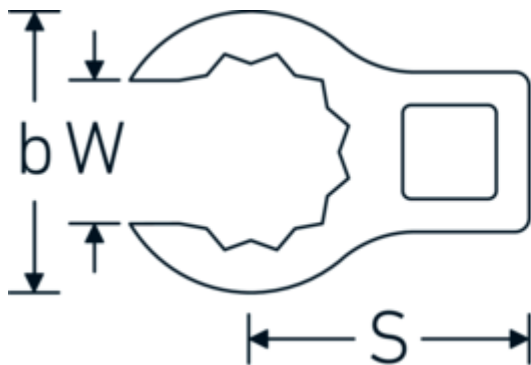

## Flare nut CROW-FOOT wrench, inch

440a

Product no. **03490077**  
GTIN **4018754008568**  
Model **440 A 2 5/16**

### Label.

1/2 " Flare nut CROW-FOOT wrench Wrench size 2 5/16" L.93,3mm

### Technical Drawing.

### Technical Attributes.

|                              |          |
|------------------------------|----------|
| a                            | 30 mm    |
| Internal square drive (inch) | 1/2 "    |
| Width mm (b)                 | 80,9 mm  |
| Length mm (L)                | 93,3 mm  |
| S                            | 49,2 mm  |
| Wrench size [inch]           | 2 5/16 " |
| W                            | 43,6 mm  |