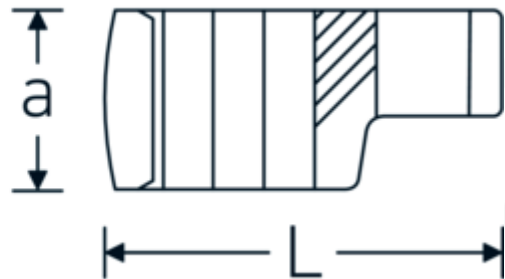

## Flare nut CROW-FOOT wrench, inch

440a

Product no. **03490077**  
GTIN **4018754008568**  
Model **440 A 2 5/16**

### Label.

1/2 " Flare nut CROW-FOOT wrench Wrench size 2 5/16" L.93,3mm

### Technical Drawing.

### Technical Attributes.

|                              |          |
|------------------------------|----------|
| a                            | 30 mm    |
| Internal square drive (inch) | 1/2 "    |
| Width mm (b)                 | 80,9 mm  |
| Length mm (L)                | 93,3 mm  |
| S                            | 49,2 mm  |
| Wrench size [inch]           | 2 5/16 " |
| W                            | 43,6 mm  |