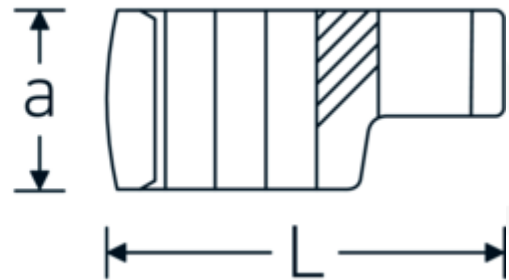

CROW-RING spanner

440a

Product no. **03490052**
GTIN **4018754008445**
Model **440 A 1 1/8**

Label. 1/2 " CROW-RING spanner Spanner size 1 1/8" L.56,8mm

- Features.**
- Chrome Alloy Steel, chrome plated
 - caution! Modified settings on torque wrench
 - size 3/8: for Volvo aircraft engine, type "JAS"

Technical Drawing.

Technical Attributes.

a	22,5 mm
Internal square drive (inch)	1/2 "
Width mm (b)	42,1 mm
Length mm (L)	56,8 mm
S	29,3 mm
Spanner size [inch]	1 1/8 "

Logistics data.

Depth mm (IFS)	57
Width mm (IFS)	42
Height mm (IFS)	23
Length (packed, mm)	57
Width (packed, mm)	42
Height (packed, mm)	23

Variants.

Art. no.	Model no. (ERP)	Description	GTIN
01490024	440 A 3/8	1/4 " CROW-RING spanner Spanner size 3/8" L.28,4mm	4018754116805
01490028	440 A 7/16	1/4 " CROW-RING spanner Spanner size 7/16" L.28mm	4018754001460
01490032	440 A 1/2	1/4 " CROW-RING spanner Spanner size 1/2" L.30,5mm	4018754001477
01490034	440 A 9/16	1/4 " CROW-RING spanner Spanner size 9/16" L.31,7mm	4018754001484
02490036	440 A 5/8	3/8 " CROW-RING spanner Spanner size 5/8" L.36,5mm	4018754004546
02490038	440 A 11/16	3/8 " CROW-RING spanner Spanner size 11/16" L.39,2mm	4018754004553
02490040	440 A 3/4	3/8 " CROW-RING spanner Spanner size 3/4" L.40,9mm	4018754004560
02490042	440 A 13/16	3/8 " CROW-RING spanner Spanner size 13/16" L.42,9mm	4018754004577
02490044	440 A 7/8	3/8 " CROW-RING spanner Spanner size 7/8" L.45,2mm	4018754004584
02490046	440 A 15/16	3/8 " CROW-RING spanner Spanner size 15/16" L.47,2mm	4018754004591
02490048	440 A 1	3/8 " CROW-RING spanner Spanner size 1" L.49,3mm	4018754004607
02490050	440 A 1 1/16	3/8 " CROW-RING spanner Spanner size 1 1/16" L.52,8mm	4018754004614
03490052	440 A 1 1/8	1/2 " CROW-RING spanner Spanner size 1 1/8" L.56,8mm	4018754008445
03490056	440 A 1 1/4	1/2 " CROW-RING spanner Spanner size 1 1/4" L.62,5mm	4018754008452