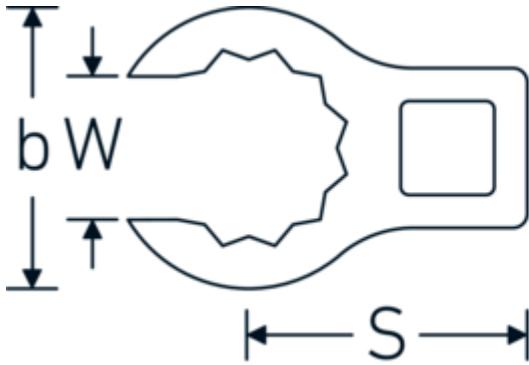

CROW-RING spanner

440a

Product no. **03490052**
GTIN **4018754008445**
Model **440 A 1 1/8**

Label. 1/2 " CROW-RING spanner Spanner size 1 1/8" L.56,8mm

- Features.**
- Chrome Alloy Steel, chrome plated
 - caution! Modified settings on torque wrench
 - size 3/8: for Volvo aircraft engine, type "JAS"

Technical Drawing.

Technical Attributes.

a	22,5 mm
Internal square drive (inch)	1/2 "
Width mm (b)	42,1 mm
Length mm (L)	56,8 mm
S	29,3 mm
Spanner size [inch]	1 1/8 "

Logistics data.

Depth mm (IFS)	57
Width mm (IFS)	42
Height mm (IFS)	23
Length (packed, mm)	57
Width (packed, mm)	42
Height (packed, mm)	23

Variants.

Art. no.	Model no. (ERP)	Description	GTIN
01490024	440 A 3/8	1/4 " CROW-RING spanner Spanner size 3/8" L.28,4mm	4018754116805
01490028	440 A 7/16	1/4 " CROW-RING spanner Spanner size 7/16" L.28mm	4018754001460
01490032	440 A 1/2	1/4 " CROW-RING spanner Spanner size 1/2" L.30,5mm	4018754001477
01490034	440 A 9/16	1/4 " CROW-RING spanner Spanner size 9/16" L.31,7mm	4018754001484
02490036	440 A 5/8	3/8 " CROW-RING spanner Spanner size 5/8" L.36,5mm	4018754004546
02490038	440 A 11/16	3/8 " CROW-RING spanner Spanner size 11/16" L.39,2mm	4018754004553
02490040	440 A 3/4	3/8 " CROW-RING spanner Spanner size 3/4" L.40,9mm	4018754004560
02490042	440 A 13/16	3/8 " CROW-RING spanner Spanner size 13/16" L.42,9mm	4018754004577
02490044	440 A 7/8	3/8 " CROW-RING spanner Spanner size 7/8" L.45,2mm	4018754004584
02490046	440 A 15/16	3/8 " CROW-RING spanner Spanner size 15/16" L.47,2mm	4018754004591
02490048	440 A 1	3/8 " CROW-RING spanner Spanner size 1" L.49,3mm	4018754004607
02490050	440 A 1 1/16	3/8 " CROW-RING spanner Spanner size 1 1/16" L.52,8mm	4018754004614
03490052	440 A 1 1/8	1/2 " CROW-RING spanner Spanner size 1 1/8" L.56,8mm	4018754008445
03490056	440 A 1 1/4	1/2 " CROW-RING spanner Spanner size 1 1/4" L.62,5mm	4018754008452