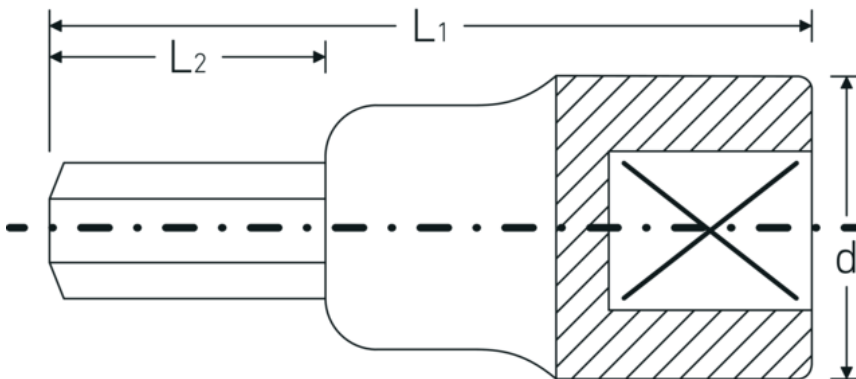

## INHEX screwdriver sockets 1/2", metric

54

Product no. **03050005**  
GTIN **4018754006243**  
Model **54 5**

**Label.** INHEX screwdriver socket 1/2 " 5mm L.60mm

### Technical Drawing.

### Technical Attributes.

Drive profile	hex
External hex drive (mm)	5 mm
Internal square drive (inch)	1/2 "
d	22,7 mm
DIN	DIN 7422
L1	60 mm
L2	22 mm

### Logistics data.

Depth mm (IFS)	61
Width mm (IFS)	23
Height mm (IFS)	23
Length (packed, mm)	70
Width (packed, mm)	60
Height (packed, mm)	43
Volume (packed, dm <sup>3</sup> )	0.1806 dm <sup>3</sup>
Product no.	03050005
Weight (gross, kg)	0,345