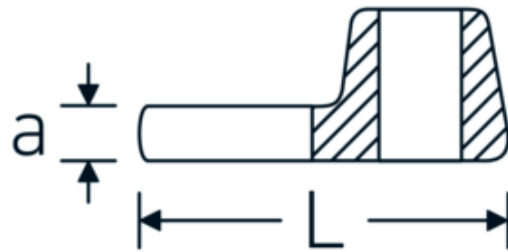

CROW-FOOT wrench, metric

540

Product no. 01200009
GTIN 4018754149124
Model 540 9

Label.

1/4 " CROW-FOOT wrench Wrench size 9mm L.25,5mm

Technical Drawing.

Technical Attributes.

a	6,3 mm
Internal square drive (inch)	1/4 "
Width mm (b)	19,8 mm
Length mm (L)	25,5 mm
S	14,6 mm
Width across flats [mm]	9 mm

Logistics data.

Depth mm (IFS)	25
Width mm (IFS)	19
Height mm (IFS)	10
Length (packed, mm)	30
Width (packed, mm)	25
Height (packed, mm)	12
Volume (packed, dm ³)	0.009 dm ³
Product no.	01200009
Weight (gross, kg)	0,021

Variants.

Product no.	Model no. (ERP)	Description	GTIN
01200008	540 8	1/4 " CROW-FOOT wrench Wrench size 8mm L.25,5mm	4018754149117
01200009	540 9	1/4 " CROW-FOOT wrench Wrench size 9mm L.25,5mm	4018754149124
01200010	540 10	1/4 " CROW-FOOT wrench Wrench size 10mm L.25,5mm	4018754149131
02200011	540 11	3/8 " CROW-FOOT wrench Wrench size 11mm L.32mm	4018754149414
02200012	540 12	3/8 " CROW-FOOT wrench Wrench size 12mm L.34,3mm	4018754003495
02200013	540 13	3/8 " CROW-FOOT wrench Wrench size 13mm L.34,3mm	4018754003501
02200014	540 14	3/8 " CROW-FOOT wrench Wrench size 14mm L.37,7mm	4018754003518
02200015	540 15	3/8 " CROW-FOOT wrench Wrench size 15mm L.37,7mm	4018754003525
02200016	540 16	3/8 " CROW-FOOT wrench Wrench size 16mm L.37,7mm	4018754003532
02200017	540 17	3/8 " CROW-FOOT wrench Wrench size 17mm L.42,5mm	4018754003549
02200018	540 18	3/8 " CROW-FOOT wrench Wrench size 18mm L.42,5mm	4018754003556
02200019	540 19	3/8 " CROW-FOOT wrench Wrench size 19mm L.42,5mm	4018754003563
02200020	540 20	3/8 " CROW-FOOT wrench Wrench size 20mm L.42,4mm	4018754141067
02200021	540 21	3/8 " CROW-FOOT wrench Wrench size 21mm L.44,5mm	4018754003570
02200022	540 22	3/8 " CROW-FOOT wrench Wrench size 22mm L.44,5mm	4018754003587