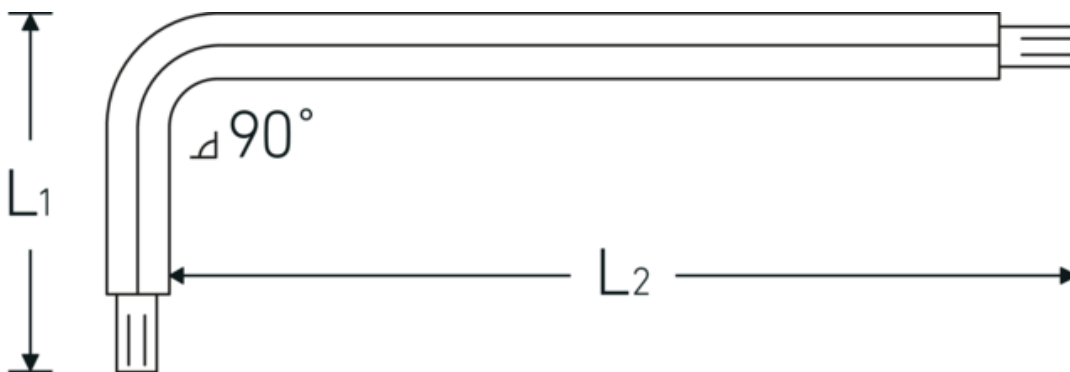

## Hex key with ball end for socket head screws

10767

Product no. **43263006**  
 GTIN **4018754332823**  
 Model **10767 6 KUGELKOPF-  
 WINKELSCHRAUBENDREHER  
 SECHSKANT**

### Label.

Hex key with ball end for socket head screws Hex drive 6mm L.32mm x 178mm

### Features.

- for hexagon socket head screws
- with ball end on long arm
- swivel angle up to 25° each side
- Chrome Vanadium, gunmetal finish

### Technical Attributes.

Drive profile	Hexagonal
External hex drive (mm)	6 mm
L1	32 mm
L2	178 mm