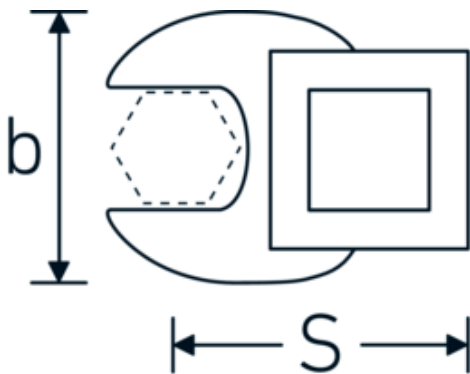

## Crowfoot-Schlüssel, metrisch

540

Art.-Nr. 02200050  
GTIN 4018754141159  
Modell 540 50

**Bezeichnung.** 3/8 " Crowfoot-Schlüssel SW 50mm L.75mm

**Eigenschaften.** • Chrome Alloy Steel, verchromt

### Technische Zeichnung.

### Technische Attribute.

a	8 mm
Antriebsvierkant innen (Zoll)	3/8 "
Breite mm (b)	88 mm
Länge mm (L)	75 mm
S	45,4 mm
Schlüsselweite [mm]	50 mm

## Varianten.

Art.-Nr.	Modell-Nr. (ERP)	Bezeichnung	GTIN
01200008	540 8	1/4 " Crowfoot-Schlüssel SW 8mm L.25,5mm	4018754149117
01200009	540 9	1/4 " Crowfoot-Schlüssel SW 9mm L.25,5mm	4018754149124
01200010	540 10	1/4 " Crowfoot-Schlüssel SW 10mm L.25,5mm	4018754149131
02200011	540 11	3/8 " Crowfoot-Schlüssel SW 11mm L.32mm	4018754149414
02200012	540 12	3/8 " Crowfoot-Schlüssel SW 12mm L.34,3mm	4018754003495
02200013	540 13	3/8 " Crowfoot-Schlüssel SW 13mm L.34,3mm	4018754003501
02200014	540 14	3/8 " Crowfoot-Schlüssel SW 14mm L.37,7mm	4018754003518
02200015	540 15	3/8 " Crowfoot-Schlüssel SW 15mm L.37,7mm	4018754003525
02200016	540 16	3/8 " Crowfoot-Schlüssel SW 16mm L.37,7mm	4018754003532
02200017	540 17	3/8 " Crowfoot-Schlüssel SW 17mm L.42,5mm	4018754003549
02200018	540 18	3/8 " Crowfoot-Schlüssel SW 18mm L.42,5mm	4018754003556
02200019	540 19	3/8 " Crowfoot-Schlüssel SW 19mm L.42,5mm	4018754003563
02200020	540 20	3/8 " Crowfoot-Schlüssel SW 20mm L.42,4mm	4018754141067
02200021	540 21	3/8 " Crowfoot-Schlüssel SW 21mm L.44,5mm	4018754003570
02200022	540 22	3/8 " Crowfoot-Schlüssel SW 22mm L.44,5mm	4018754003587
02200023	540 23	3/8 " Crowfoot-Schlüssel SW 23mm L.44,5mm	4018754141074
02200024	540 24	3/8 " Crowfoot-Schlüssel SW 24mm L.44,4mm	4018754003594
02200025	540 25	3/8 " Crowfoot-Schlüssel SW 25mm L.47mm	4018754141081
02200026	540 26	3/8 " Crowfoot-Schlüssel SW 26mm L.47mm	4018754149162
02200027	540 27	3/8 " Crowfoot-Schlüssel SW 27mm L.47mm	4018754149179
02200028	540 28	3/8 " Crowfoot-Schlüssel SW 28mm L.50mm	4018754148806
02200030	540 30	3/8 " Crowfoot-Schlüssel SW 30mm L.50mm	4018754149186