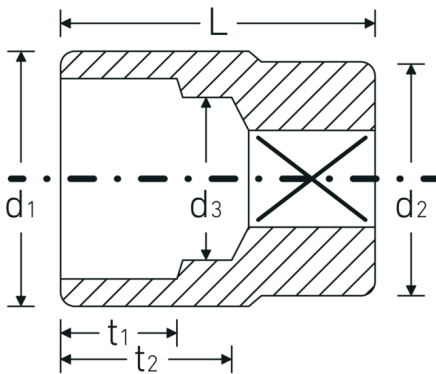

## Sockets 3/4", inch

55a

Product no. **05410050**  
GTIN **4018754009350**  
Model **55 A 1 1/16**

Label.

3/4 " Socket Wrench size 1 1/16" L.54mm

## Technical Drawing.

## Technical Attributes.

Drive profile	bi-hex AS-Drive®
Internal square drive (inch)	3/4 "
d1	38,5 mm
d2	38 mm
d3	26 mm
Length mm (L)	54 mm
Wrench size [inch]	1 1/16 "
t1	20 mm
t2	26,2 mm

## Logistics data.

Depth mm (IFS)	55
Width mm (IFS)	39
Height mm (IFS)	39
Length (packed, mm)	85
Width (packed, mm)	61
Height (packed, mm)	40
Volume (packed, dm3)	0.2074 dm3
Product no.	05410050
Weight (gross, kg)	0,530