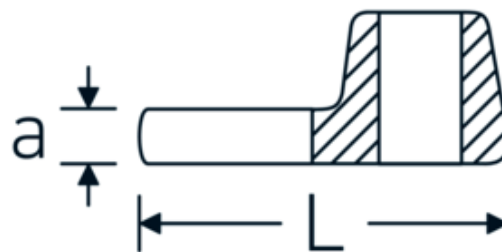

CROW-FOOT wrench, inch

540a

Product no. **02500032**
GTIN **4018754004638**
Model **540 A 1/2**

Label.

3/8 " CROW-FOOT wrench Wrench size 1/2" L.34,3mm

Technical Drawing.

Technical Attributes.

a	6,3 mm
Internal square drive (inch)	3/8 "
Width mm (b)	25,4 mm
Length mm (L)	34,3 mm
S	18,1 mm
Wrench size [inch]	1/2 "

Logistics data.

Depth mm (IFS)	35
Width mm (IFS)	24
Height mm (IFS)	16
Length (packed, mm)	35
Width (packed, mm)	24
Height (packed, mm)	16
Volume (packed, dm3)	0.01344 dm3
Product no.	02500032
Weight (gross, kg)	0,037

Variants.

Product no.	Model no. (ERP)	Description	GTIN
01500024	540 A 3/8	1/4 " CROW-FOOT wrench Wrench size 3/8" L.25,5mm	4018754173839
02500028	540 A 7/16	3/8 " CROW-FOOT wrench Wrench size 7/16" L.32mm	4018754004621
02500032	540 A 1/2	3/8 " CROW-FOOT wrench Wrench size 1/2" L.34,3mm	4018754004638
02500034	540 A 9/16	3/8 " CROW-FOOT wrench Wrench size 9/16" L.37,7mm	4018754004645
02500036	540 A 5/8	3/8 " CROW-FOOT wrench Wrench size 5/8" L.37,7mm	4018754004652
02500038	540 A 11/16	3/8 " CROW-FOOT wrench Wrench size 11/16" L.42,5mm	4018754004669
02500040	540 A 3/4	3/8 " CROW-FOOT wrench Wrench size 3/4" L.42,5mm	4018754004676
02500042	540 A 13/16	3/8 " CROW-FOOT wrench Wrench size 13/16" L.42,3mm	4018754004683
02500044	540 A 7/8	3/8 " CROW-FOOT wrench Wrench size 7/8" L.44,5mm	4018754004690
02500048	540 A 1	3/8 " CROW-FOOT wrench Wrench size 1" L.47mm	4018754004706
02500050	540 A 1 1/16	3/8 " CROW-FOOT wrench Wrench size 1 1/16" L.47mm	4018754004713
02500052	540 A 1 1/8	3/8 " CROW-FOOT wrench Wrench size 1 1/8" L.50mm	4018754004720
02500054	540 A 1 3/16	3/8 " CROW-FOOT wrench Wrench size 1 3/16" L.50mm	4018754004737
02500056	540 A 1 1/4	3/8 " CROW-FOOT wrench Wrench size 1 1/4" L.53mm	4018754004744
02500058	540 A 1 5/16	3/8 " CROW-FOOT wrench Wrench size 1 5/16" L.53mm	4018754004751