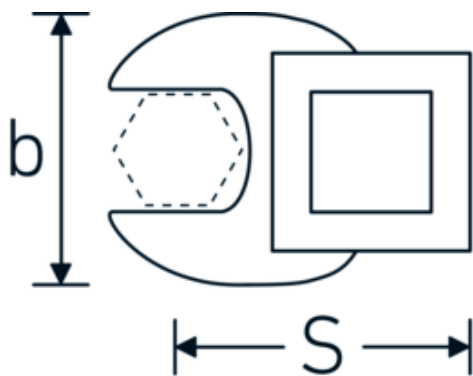

CROW-FOOT wrench, inch

540a

Product no. **02500032**
GTIN **4018754004638**
Model **540 A 1/2**

Label.

3/8 " CROW-FOOT wrench Wrench size 1/2" L.34,3mm

Technical Drawing.

Technical Attributes.

a	6,3 mm
Internal square drive (inch)	3/8 "
Width mm (b)	25,4 mm
Length mm (L)	34,3 mm
S	18,1 mm
Wrench size [inch]	1/2 "

Logistics data.

Depth mm (IFS)	35
Width mm (IFS)	24
Height mm (IFS)	16
Length (packed, mm)	35
Width (packed, mm)	24
Height (packed, mm)	16
Volume (packed, dm3)	0.01344 dm3
Product no.	02500032
Weight (gross, kg)	0,037

Variants.

Product no.	Model no. (ERP)	Description	GTIN
01500024	540 A 3/8	1/4 " CROW-FOOT wrench Wrench size 3/8" L.25,5mm	4018754173839
02500028	540 A 7/16	3/8 " CROW-FOOT wrench Wrench size 7/16" L.32mm	4018754004621
02500032	540 A 1/2	3/8 " CROW-FOOT wrench Wrench size 1/2" L.34,3mm	4018754004638
02500034	540 A 9/16	3/8 " CROW-FOOT wrench Wrench size 9/16" L.37,7mm	4018754004645
02500036	540 A 5/8	3/8 " CROW-FOOT wrench Wrench size 5/8" L.37,7mm	4018754004652
02500038	540 A 11/16	3/8 " CROW-FOOT wrench Wrench size 11/16" L.42,5mm	4018754004669
02500040	540 A 3/4	3/8 " CROW-FOOT wrench Wrench size 3/4" L.42,5mm	4018754004676
02500042	540 A 13/16	3/8 " CROW-FOOT wrench Wrench size 13/16" L.42,3mm	4018754004683
02500044	540 A 7/8	3/8 " CROW-FOOT wrench Wrench size 7/8" L.44,5mm	4018754004690
02500048	540 A 1	3/8 " CROW-FOOT wrench Wrench size 1" L.47mm	4018754004706
02500050	540 A 1 1/16	3/8 " CROW-FOOT wrench Wrench size 1 1/16" L.47mm	4018754004713
02500052	540 A 1 1/8	3/8 " CROW-FOOT wrench Wrench size 1 1/8" L.50mm	4018754004720
02500054	540 A 1 3/16	3/8 " CROW-FOOT wrench Wrench size 1 3/16" L.50mm	4018754004737
02500056	540 A 1 1/4	3/8 " CROW-FOOT wrench Wrench size 1 1/4" L.53mm	4018754004744
02500058	540 A 1 5/16	3/8 " CROW-FOOT wrench Wrench size 1 5/16" L.53mm	4018754004751