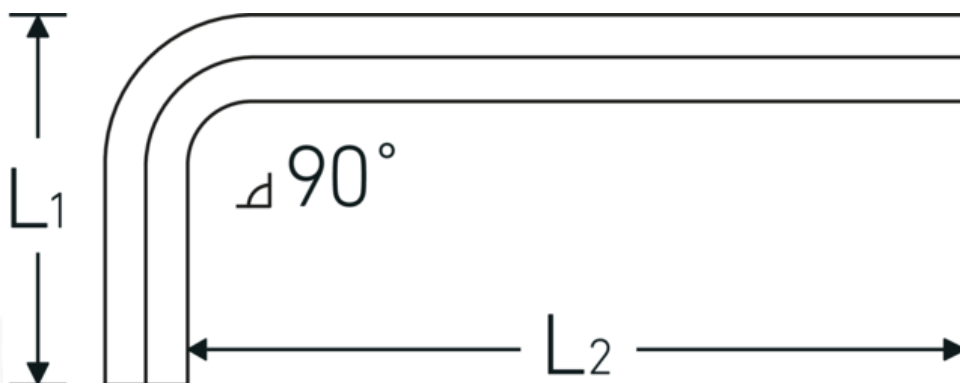

Technical Drawing.

Technical Attributes.

Drive profile Hexagonal
External hex drive (inch) 11/32

Logistics data.

Depth mm (IFS) 120
Width mm (IFS) 47