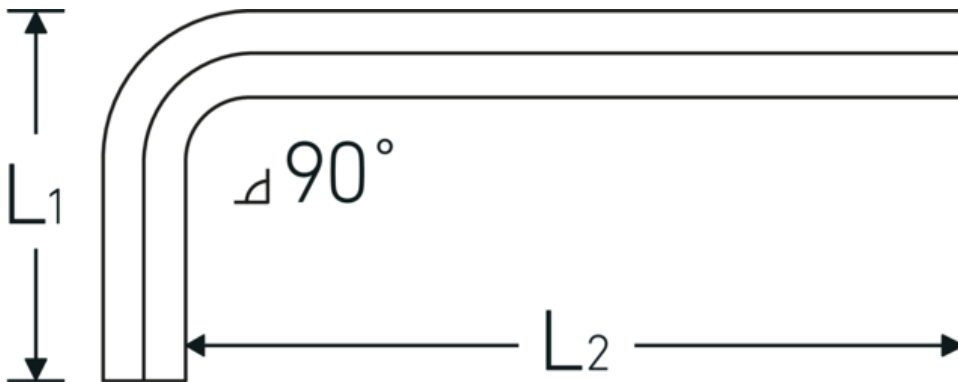

Hex key for socket head screws

10760

Product no. **43153090**
 GTIN **4018754332069**
 Model **10760 0.9MM 0.035 ZOLL
 WINKELSCHRAUBENDREHER
 SECHSKANT**

Label. Hex key for socket head screws Hex drive 0,9mm L.11mm x 33mm

- Features.**
- DIN ISO 2936
 - for cap head screws
 - chrome vanadium, nickel-plated
 - 0.9 mm gunmetal finish

Technical Drawing.

Technical Attributes.

Drive profile	Hexagonal
External hex drive (mm)	0,9 mm
DIN	DIN ISO 2936
L1	11 mm
L2	33 mm

Logistics data.

Depth mm (IFS)	32
Width mm (IFS)	10
Height mm (IFS)	1
Length (packed, mm)	175
Width (packed, mm)	100

Height (packed, mm)	2
Volume (packed, dm³)	0.035 dm ³
Art. no.	43153090
Weight (gross, kg)	0,006
Weight PAP (kg)	0,000
Weight PVC (kg)	0,004
GTIN	4018754332069
Country of origin	GERMANY
Region of origin	Nordrhein-Westfalen
WEEE/ElektroG	nicht ear-pflichtig
Customs tariff no.	82054000
Packing standard	10
Weight	5 g