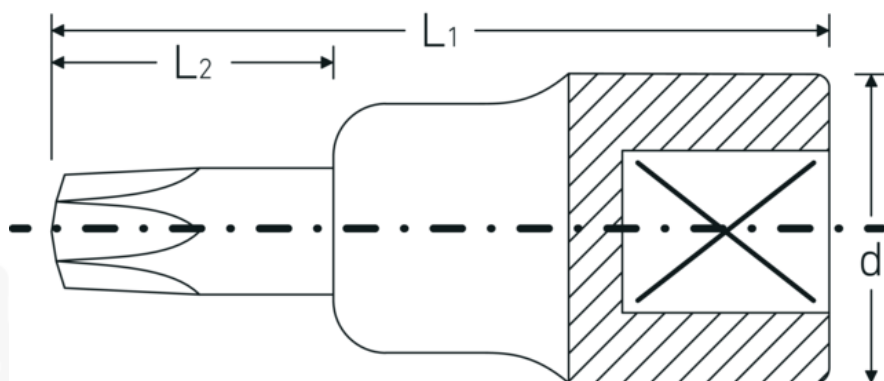

Screwdriver socket

54TXB

Product no. **03110020**
GTIN **4018754101986**
Model **54 TXB T 20**

Label. 1/2 " Screwdriver socket L.55mm

Features.

- for inside TORX® screws, tamper proof
- with hollow point (TORX®Tamper Resistant)
- Chrome Alloy Steel, chrome plated

Advantages.

For recessed TORX® screws

Technical Drawing.

Technical Attributes.

Drive profile

TORX®

Logistics data.

Depth mm (IFS)

56

Internal square drive (inch)	1/2 "	Width mm (IFS)	23
d	22,7 mm	Height mm (IFS)	23
Size of output profile	T20	Length (packed, mm)	100
L1	55 mm	Width (packed, mm)	90
L2	17 mm	Height (packed, mm)	23
		Volume (packed, dm3)	0.207 dm3
		Art. no.	03110020
		Weight (gross, kg)	0,355
		Weight PAP (kg)	0,000
		Weight PVC (kg)	0,005
		GTIN	4018754101986
		Country of origin	GERMANY
		Region of origin	Nordrhein-Westfalen
		WEEE/ElektroG	nicht ear-pflichtig
		Customs tariff no.	82042000
		Packing standard	5
		Weight	70 g