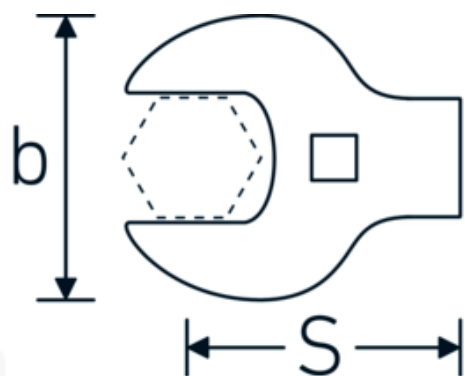

CROW-FOOT wrench heavy-duty, inch
540a HD

Product no. **02501034**
GTIN **4018754198078**
Model **540A HD SW 9/16**

Label. 3/8 " CROW-FOOT wrench heavy-duty Wrench size 9/16" L.43,4mm

Technical Drawing.

Technical Attributes.

a	11 mm
Internal square drive (inch)	3/8 "
Width mm (b)	32 mm

Logistics data.

Depth mm (IFS)	35
Width mm (IFS)	31
Height mm (IFS)	11

Length mm (L)	43,4 mm	Length (packed, mm)	60
S	26,8 mm	Width (packed, mm)	50
Wrench size [inch]	9/16 "	Height (packed, mm)	30
		Volume (packed, dm3)	0.09 dm3
		Product no.	02501034
		Weight (gross, kg)	0,070
		Weight PAP (kg)	0,000
		Weight PVC (kg)	0,004
		GTIN	4018754198078
		Country of origin	GERMANY
		Region of origin	Nordrhein-Westfalen
		WEEE/ElektroG	nicht ear-pflichtig
		Customs tariff no.	82042000
		Packing standard	1
		Weight	52 g