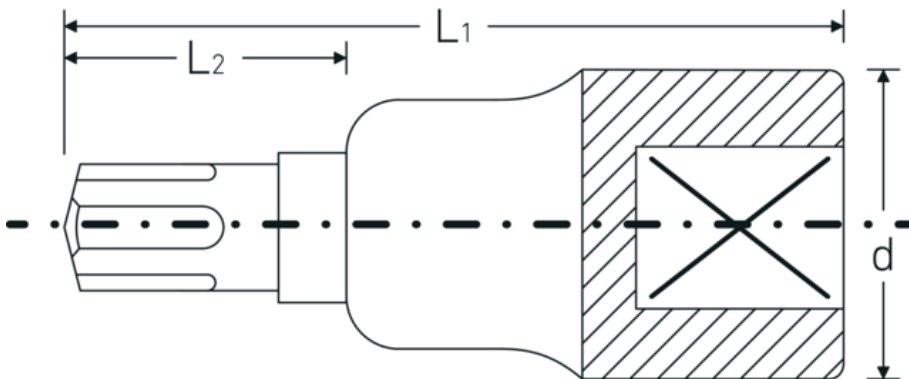

Screwdriver sockets 1/2"

54CV

Product no. **03090005**
GTIN **4018754006571**
Model **54 CV M 5**

Label. 1/2 " Screwdriver socket Ribe-CV® L.60mm

Technical Drawing.

Technical Attributes.

Internal square drive (inch)	1/2 "
d	22,7 mm
Size of output profile	M5
L1	60 mm
L2	22 mm

Logistics data.

Depth mm (IFS)	60
Width mm (IFS)	23
Height mm (IFS)	23
Length (packed, mm)	90
Width (packed, mm)	90
Height (packed, mm)	23
Volume (packed, dm3)	0.1863 dm3
Product no.	03090005
Weight (gross, kg)	0,351

Weight PAP (kg)	0,000
Weight PVC (kg)	0,003
GTIN	4018754006571
Country of origin	GERMANY
Region of origin	Nordrhein-Westfalen
WEEE/ElektroG	nicht ear-pflichtig
Customs tariff no.	82042000
Packing standard	5
Weight	69 g

Variants.

Product no.	Model no. (ERP)	Description	GTIN
03090005	54 CV M 5	1/2 " Screwdriver socket Ribe-CV® L.60mm	4018754006571
03090006	54 CV M 6	1/2 " Screwdriver socket Ribe-CV® L.60mm	4018754006588
03090007	54 CV M 7	1/2 " Screwdriver socket Ribe-CV® L.60mm	4018754108596
03090008	54 CV M 8	1/2 " Screwdriver socket Ribe-CV® L.60mm	4018754006595
03090009	54 CV M 9	1/2 " Screwdriver socket Ribe-CV® L.60mm	4018754108602
03090010	54 CV M 10	1/2 " Screwdriver socket Ribe-CV® L.60mm	4018754006601
03090012	54 CV M 12	1/2 " Screwdriver socket Ribe-CV® L.60mm	4018754006618
03090013	54 CV M 13	1/2 " Screwdriver socket Ribe-CV® L.60mm	4018754108619
03090014	54 CV M 14	1/2 " Screwdriver socket Ribe-CV® L.60mm	4018754006625
03090016	54 CV M 16	1/2 " Screwdriver socket Ribe-CV® L.63mm	4018754006632