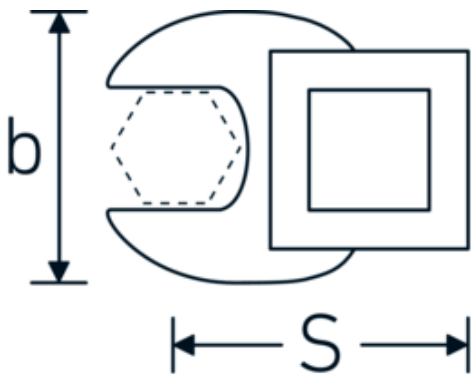

**CROW-FOOT wrench, metric**

**540**

Product no. **02200022**  
GTIN **4018754003587**  
Model **540 22**

**Label.** 3/8 " CROW-FOOT wrench Wrench size 22mm L.44,5mm

**Technical Drawing.**

**Technical Attributes.**

<b>a</b>	6,3 mm
<b>Internal square drive (inch)</b>	3/8 "
<b>Width mm (b)</b>	41 mm
<b>Length mm (L)</b>	44,5 mm
<b>S</b>	24,2 mm
<b>Width across flats [mm]</b>	22 mm

**Logistics data.**

<b>Depth mm (IFS)</b>	45
<b>Width mm (IFS)</b>	40
<b>Height mm (IFS)</b>	18
<b>Length (packed, mm)</b>	45
<b>Width (packed, mm)</b>	40
<b>Height (packed, mm)</b>	18
<b>Volume (packed, dm3)</b>	0.0324 dm3
<b>Product no.</b>	02200022
<b>Weight (gross, kg)</b>	0,064

## Variants.

Product no.	Model no. (ERP)	Description	GTIN
01200008	540 8	1/4 " CROW-FOOT wrench Wrench size 8mm L.25,5mm	4018754149117
01200009	540 9	1/4 " CROW-FOOT wrench Wrench size 9mm L.25,5mm	4018754149124
01200010	540 10	1/4 " CROW-FOOT wrench Wrench size 10mm L.25,5mm	4018754149131
02200011	540 11	3/8 " CROW-FOOT wrench Wrench size 11mm L.32mm	4018754149414
02200012	540 12	3/8 " CROW-FOOT wrench Wrench size 12mm L.34,3mm	4018754003495
02200013	540 13	3/8 " CROW-FOOT wrench Wrench size 13mm L.34,3mm	4018754003501
02200014	540 14	3/8 " CROW-FOOT wrench Wrench size 14mm L.37,7mm	4018754003518
02200015	540 15	3/8 " CROW-FOOT wrench Wrench size 15mm L.37,7mm	4018754003525
02200016	540 16	3/8 " CROW-FOOT wrench Wrench size 16mm L.37,7mm	4018754003532
02200017	540 17	3/8 " CROW-FOOT wrench Wrench size 17mm L.42,5mm	4018754003549
02200018	540 18	3/8 " CROW-FOOT wrench Wrench size 18mm L.42,5mm	4018754003556
02200019	540 19	3/8 " CROW-FOOT wrench Wrench size 19mm L.42,5mm	4018754003563
02200020	540 20	3/8 " CROW-FOOT wrench Wrench size 20mm L.42,4mm	4018754141067
02200021	540 21	3/8 " CROW-FOOT wrench Wrench size 21mm L.44,5mm	4018754003570
02200022	540 22	3/8 " CROW-FOOT wrench Wrench size 22mm L.44,5mm	4018754003587