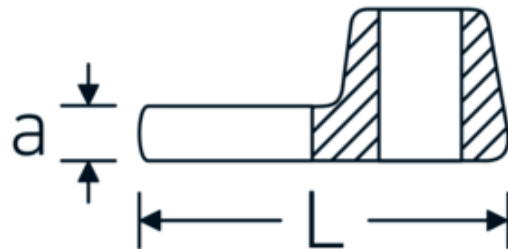

**CROW-FOOT wrench, metric**

**540**

Product no. **02200022**  
GTIN **4018754003587**  
Model **540 22**

**Label.** 3/8 " CROW-FOOT wrench Wrench size 22mm L.44,5mm

**Technical Drawing.**

**Technical Attributes.**

<b>a</b>	6,3 mm
<b>Internal square drive (inch)</b>	3/8 "
<b>Width mm (b)</b>	41 mm
<b>Length mm (L)</b>	44,5 mm
<b>S</b>	24,2 mm
<b>Width across flats [mm]</b>	22 mm

**Logistics data.**

<b>Depth mm (IFS)</b>	45
<b>Width mm (IFS)</b>	40
<b>Height mm (IFS)</b>	18
<b>Length (packed, mm)</b>	45
<b>Width (packed, mm)</b>	40
<b>Height (packed, mm)</b>	18
<b>Volume (packed, dm3)</b>	0.0324 dm3
<b>Product no.</b>	02200022
<b>Weight (gross, kg)</b>	0,064

## Variants.

Product no.	Model no. (ERP)	Description	GTIN
01200008	540 8	1/4 " CROW-FOOT wrench Wrench size 8mm L.25,5mm	4018754149117
01200009	540 9	1/4 " CROW-FOOT wrench Wrench size 9mm L.25,5mm	4018754149124
01200010	540 10	1/4 " CROW-FOOT wrench Wrench size 10mm L.25,5mm	4018754149131
02200011	540 11	3/8 " CROW-FOOT wrench Wrench size 11mm L.32mm	4018754149414
02200012	540 12	3/8 " CROW-FOOT wrench Wrench size 12mm L.34,3mm	4018754003495
02200013	540 13	3/8 " CROW-FOOT wrench Wrench size 13mm L.34,3mm	4018754003501
02200014	540 14	3/8 " CROW-FOOT wrench Wrench size 14mm L.37,7mm	4018754003518
02200015	540 15	3/8 " CROW-FOOT wrench Wrench size 15mm L.37,7mm	4018754003525
02200016	540 16	3/8 " CROW-FOOT wrench Wrench size 16mm L.37,7mm	4018754003532
02200017	540 17	3/8 " CROW-FOOT wrench Wrench size 17mm L.42,5mm	4018754003549
02200018	540 18	3/8 " CROW-FOOT wrench Wrench size 18mm L.42,5mm	4018754003556
02200019	540 19	3/8 " CROW-FOOT wrench Wrench size 19mm L.42,5mm	4018754003563
02200020	540 20	3/8 " CROW-FOOT wrench Wrench size 20mm L.42,4mm	4018754141067
02200021	540 21	3/8 " CROW-FOOT wrench Wrench size 21mm L.44,5mm	4018754003570
02200022	540 22	3/8 " CROW-FOOT wrench Wrench size 22mm L.44,5mm	4018754003587