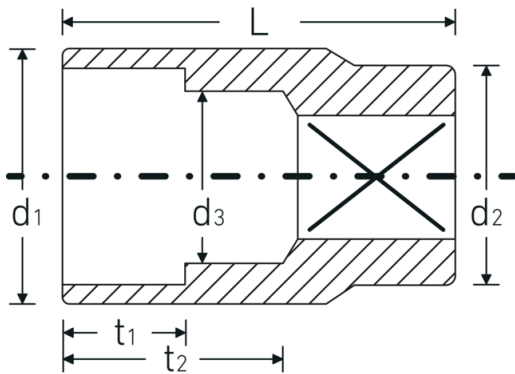

Sockets 1/2", inch

50a

Product no. **03410035**
GTIN **4018754007882**
Model **50 A 19/32**

Label.

1/2 " Socket Wrench size 19/32" L.38mm

Technical Drawing.

Technical Attributes.

Drive profile	bi-hex AS-Drive®
Internal square drive (inch)	1/2 "
d1	21,3 mm
d2	22,7 mm
d3	13,5 mm
Length mm (L)	38 mm
Wrench size [inch]	19/32 "
t1	13,5 mm
t2	20,1 mm

Logistics data.

Depth mm (IFS)	38
Width mm (IFS)	23
Height mm (IFS)	23
Length (packed, mm)	120
Width (packed, mm)	50
Height (packed, mm)	40
Volume (packed, dm ³)	0.24 dm ³
Product no.	03410035
Weight (gross, kg)	0,610