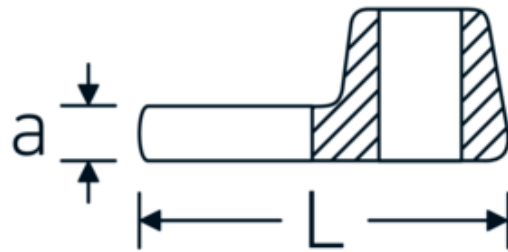

CROW-FOOT wrench, metric

540

Product no. 02200041
GTIN 4018754141128
Model 540 41

Label.

3/8 " CROW-FOOT wrench Wrench size 41mm L.63mm

Technical Drawing.

Technical Attributes.

a	8 mm
Internal square drive (inch)	3/8 "
Width mm (b)	70 mm
Length mm (L)	63 mm
S	37,2 mm
Width across flats [mm]	41 mm

Logistics data.

Depth mm (IFS)	68
Width mm (IFS)	61
Height mm (IFS)	17
Length (packed, mm)	85
Width (packed, mm)	70
Height (packed, mm)	17
Volume (packed, dm ³)	0.10115 dm ³
Product no.	02200041
Weight (gross, kg)	0,135

Variants.

Product no.	Model no. (ERP)	Description	GTIN
01200008	540 8	1/4 " CROW-FOOT wrench Wrench size 8mm L.25,5mm	4018754149117
01200009	540 9	1/4 " CROW-FOOT wrench Wrench size 9mm L.25,5mm	4018754149124
01200010	540 10	1/4 " CROW-FOOT wrench Wrench size 10mm L.25,5mm	4018754149131
02200011	540 11	3/8 " CROW-FOOT wrench Wrench size 11mm L.32mm	4018754149414
02200012	540 12	3/8 " CROW-FOOT wrench Wrench size 12mm L.34,3mm	4018754003495
02200013	540 13	3/8 " CROW-FOOT wrench Wrench size 13mm L.34,3mm	4018754003501
02200014	540 14	3/8 " CROW-FOOT wrench Wrench size 14mm L.37,7mm	4018754003518
02200015	540 15	3/8 " CROW-FOOT wrench Wrench size 15mm L.37,7mm	4018754003525
02200016	540 16	3/8 " CROW-FOOT wrench Wrench size 16mm L.37,7mm	4018754003532
02200017	540 17	3/8 " CROW-FOOT wrench Wrench size 17mm L.42,5mm	4018754003549
02200018	540 18	3/8 " CROW-FOOT wrench Wrench size 18mm L.42,5mm	4018754003556
02200019	540 19	3/8 " CROW-FOOT wrench Wrench size 19mm L.42,5mm	4018754003563
02200020	540 20	3/8 " CROW-FOOT wrench Wrench size 20mm L.42,4mm	4018754141067
02200021	540 21	3/8 " CROW-FOOT wrench Wrench size 21mm L.44,5mm	4018754003570
02200022	540 22	3/8 " CROW-FOOT wrench Wrench size 22mm L.44,5mm	4018754003587