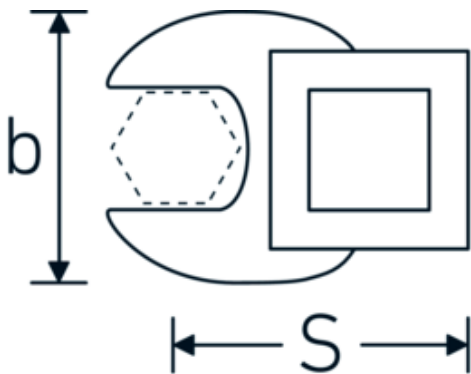

CROW-FOOT wrench, metric

540

Product no. 02200041
GTIN 4018754141128
Model 540 41

Label.

3/8 " CROW-FOOT wrench Wrench size 41mm L.63mm

Technical Drawing.

Technical Attributes.

a	8 mm
Internal square drive (inch)	3/8 "
Width mm (b)	70 mm
Length mm (L)	63 mm
S	37,2 mm
Width across flats [mm]	41 mm

Logistics data.

Depth mm (IFS)	68
Width mm (IFS)	61
Height mm (IFS)	17
Length (packed, mm)	85
Width (packed, mm)	70
Height (packed, mm)	17
Volume (packed, dm ³)	0.10115 dm ³
Product no.	02200041
Weight (gross, kg)	0,135

Variants.

Product no.	Model no. (ERP)	Description	GTIN
01200008	540 8	1/4 " CROW-FOOT wrench Wrench size 8mm L.25,5mm	4018754149117
01200009	540 9	1/4 " CROW-FOOT wrench Wrench size 9mm L.25,5mm	4018754149124
01200010	540 10	1/4 " CROW-FOOT wrench Wrench size 10mm L.25,5mm	4018754149131
02200011	540 11	3/8 " CROW-FOOT wrench Wrench size 11mm L.32mm	4018754149414
02200012	540 12	3/8 " CROW-FOOT wrench Wrench size 12mm L.34,3mm	4018754003495
02200013	540 13	3/8 " CROW-FOOT wrench Wrench size 13mm L.34,3mm	4018754003501
02200014	540 14	3/8 " CROW-FOOT wrench Wrench size 14mm L.37,7mm	4018754003518
02200015	540 15	3/8 " CROW-FOOT wrench Wrench size 15mm L.37,7mm	4018754003525
02200016	540 16	3/8 " CROW-FOOT wrench Wrench size 16mm L.37,7mm	4018754003532
02200017	540 17	3/8 " CROW-FOOT wrench Wrench size 17mm L.42,5mm	4018754003549
02200018	540 18	3/8 " CROW-FOOT wrench Wrench size 18mm L.42,5mm	4018754003556
02200019	540 19	3/8 " CROW-FOOT wrench Wrench size 19mm L.42,5mm	4018754003563
02200020	540 20	3/8 " CROW-FOOT wrench Wrench size 20mm L.42,4mm	4018754141067
02200021	540 21	3/8 " CROW-FOOT wrench Wrench size 21mm L.44,5mm	4018754003570
02200022	540 22	3/8 " CROW-FOOT wrench Wrench size 22mm L.44,5mm	4018754003587